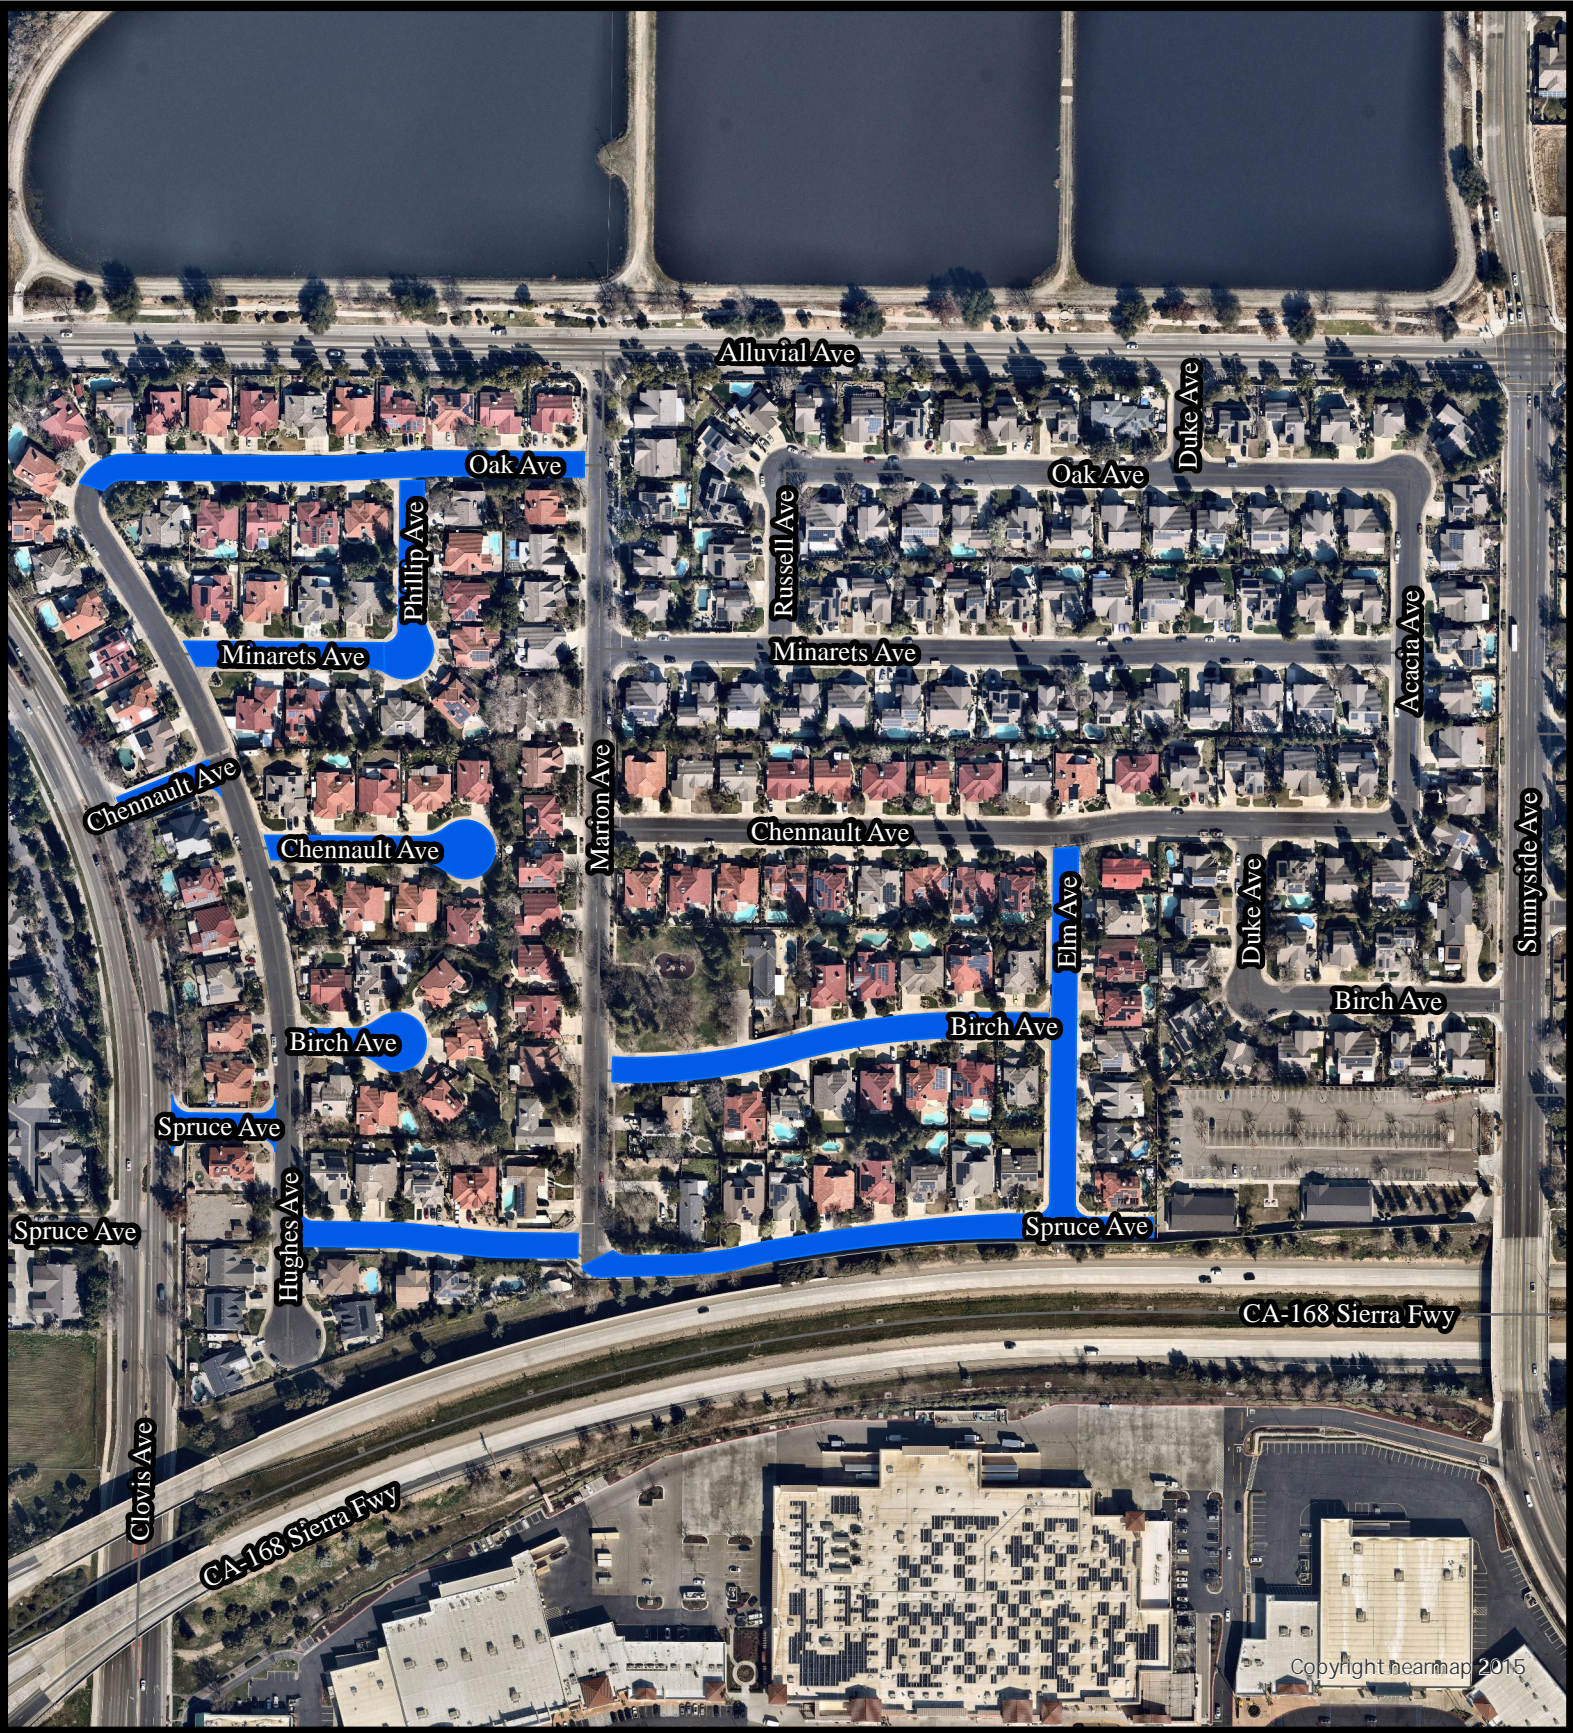

**Section S1**  
**Norwich, Hornet, Applegate, Indianapolis, Holland, Hanson,**  
**Coventry, Richert, Antonio, Park,**  
**Swift, Ashcroft, Carson, Megan**

1"=3900'

Copyright nearmap 2015

**Section S2**  
**Fremont, Hanson, Burlingame, Palo Alto**  
**Applegate, Coventry**

1"=4240'

**Section S3**  
**Spruce, Chennault, Phillip, Minarets, Oak,**  
**Spruce, Elm, Birch**

1"=3390'

Copyright nearmap 2015

**Section S4**  
**Graybark, Keats, Whiteash, Scott, Blackwood, San Jose, Maine, Poe, Twinberry, Twain, Kaweah, Redington**

1"=4170'

Copyright hearmap 2015

1"=4120'

**Section P1  
PD & Fire Parking Lot**

1"=1125'