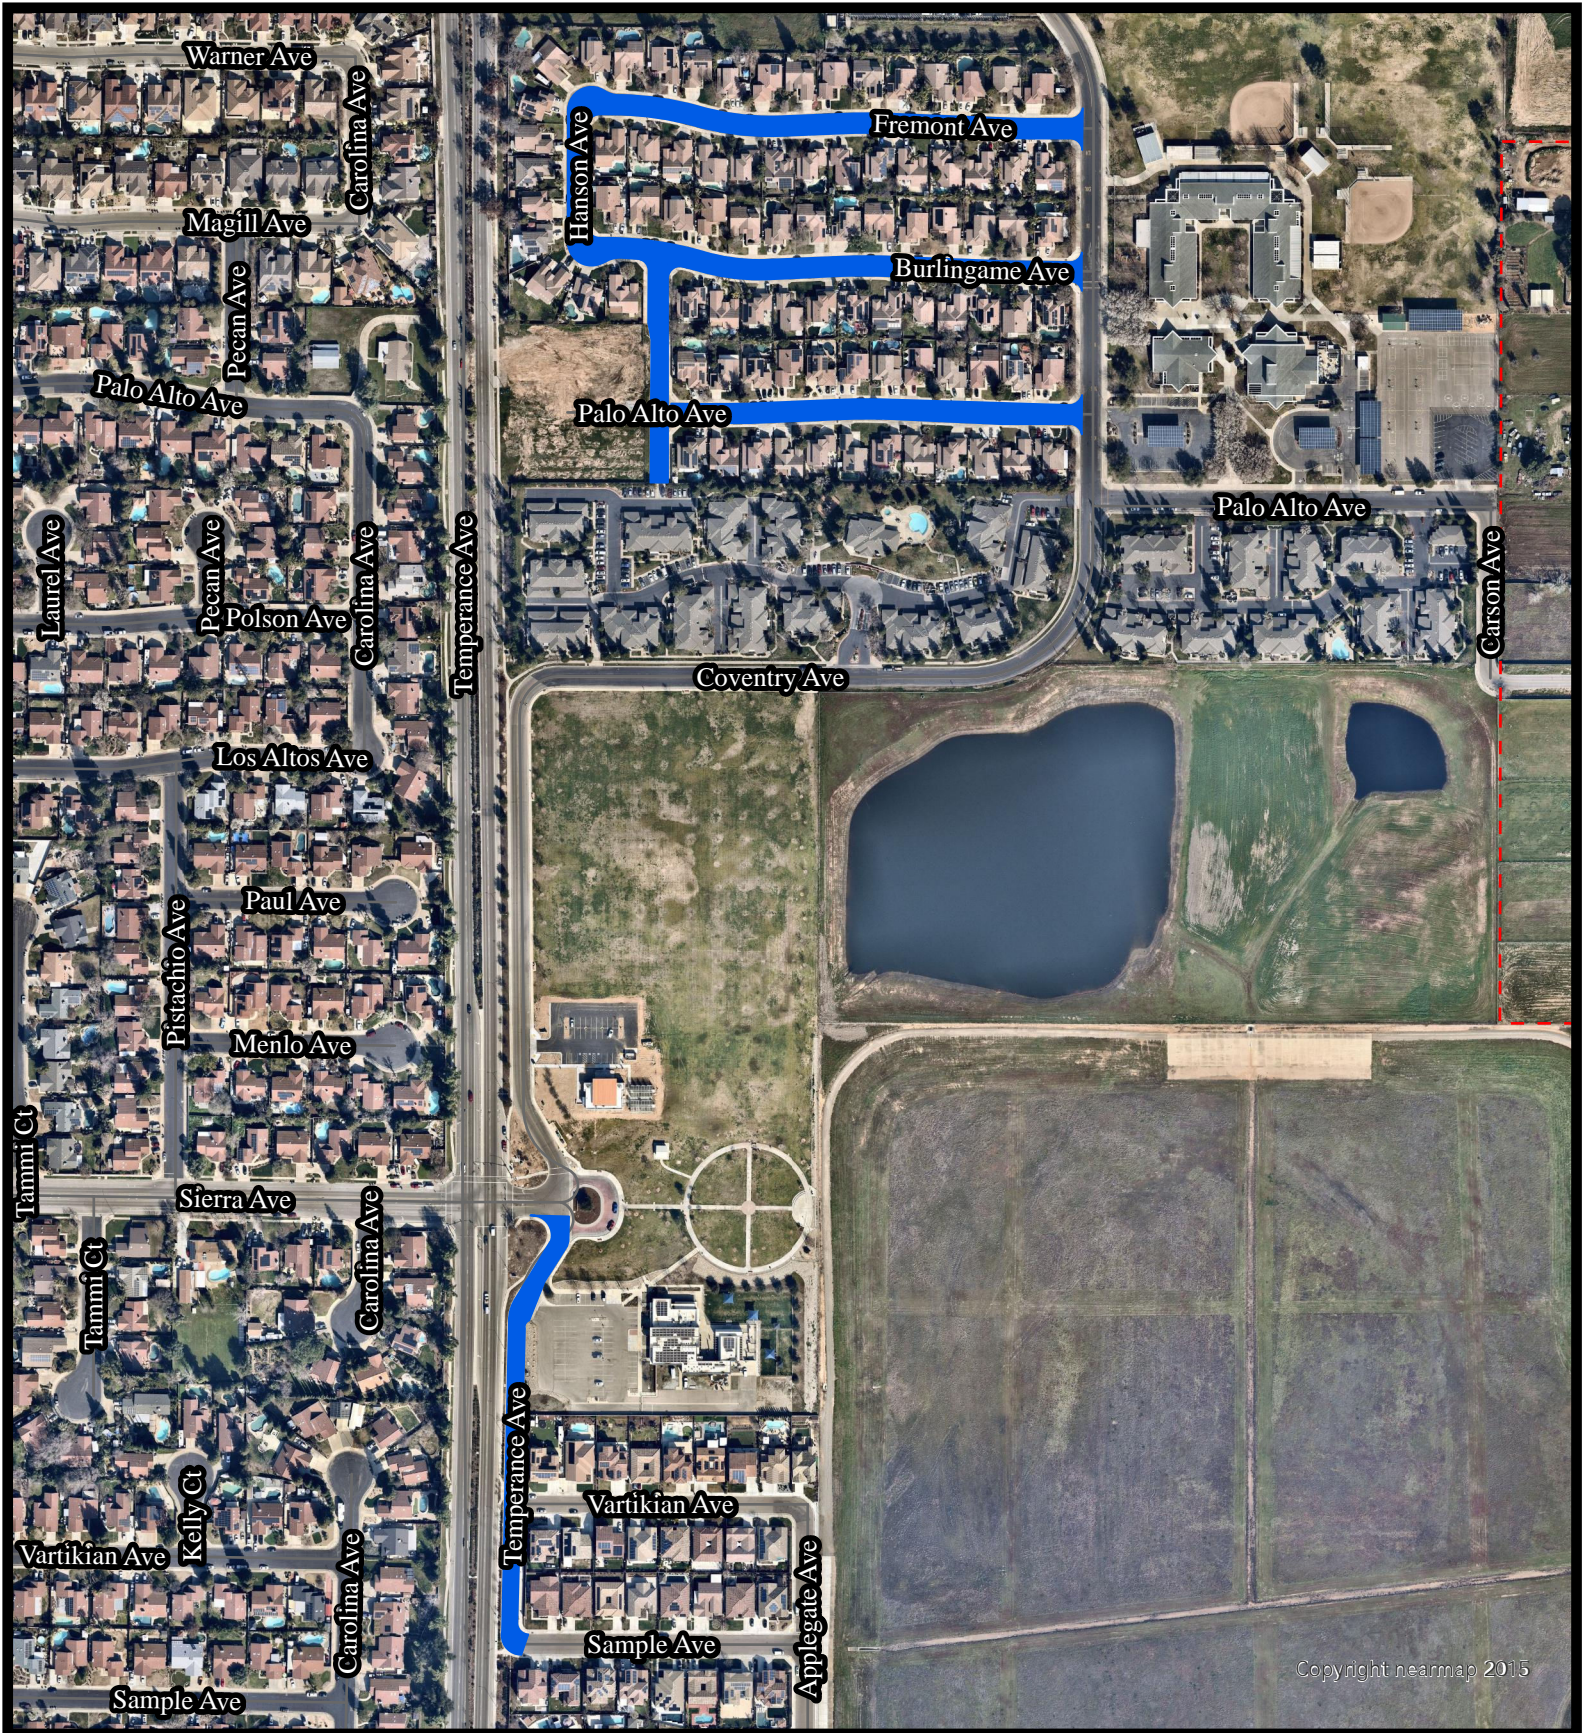

**Section S1**  
**Norwich, Hornet, Applegate, Indianapolis, Holland, Hanson,**  
**Coventry, Richert, Antonio, Park,**  
**Swift, Ashcroft, Carson, Megan**

1"=3900'

Copyright nearmap 2015

**Section S2**  
**Fremont, Hanson, Burlingame, Palo Alto**  
**Applegate, Coventry**

1"=4240'

**Section S3**  
**Spruce, Chennault, Phillip, Minarets, Oak,**  
**Spruce, Elm, Birch**

1"=3390'

Copyright nearmap 2015

**Section S4**  
**Graybark, Keats, Whiteash, Scott, Blackwood, San Jose, Maine, Poe, Twinberry, Twain, Kaweah, Redington**

1"=4170'

Copyright hearmap 2015

1"=4120'

**Section P1  
PD & Fire Parking Lot**

1"=1125'