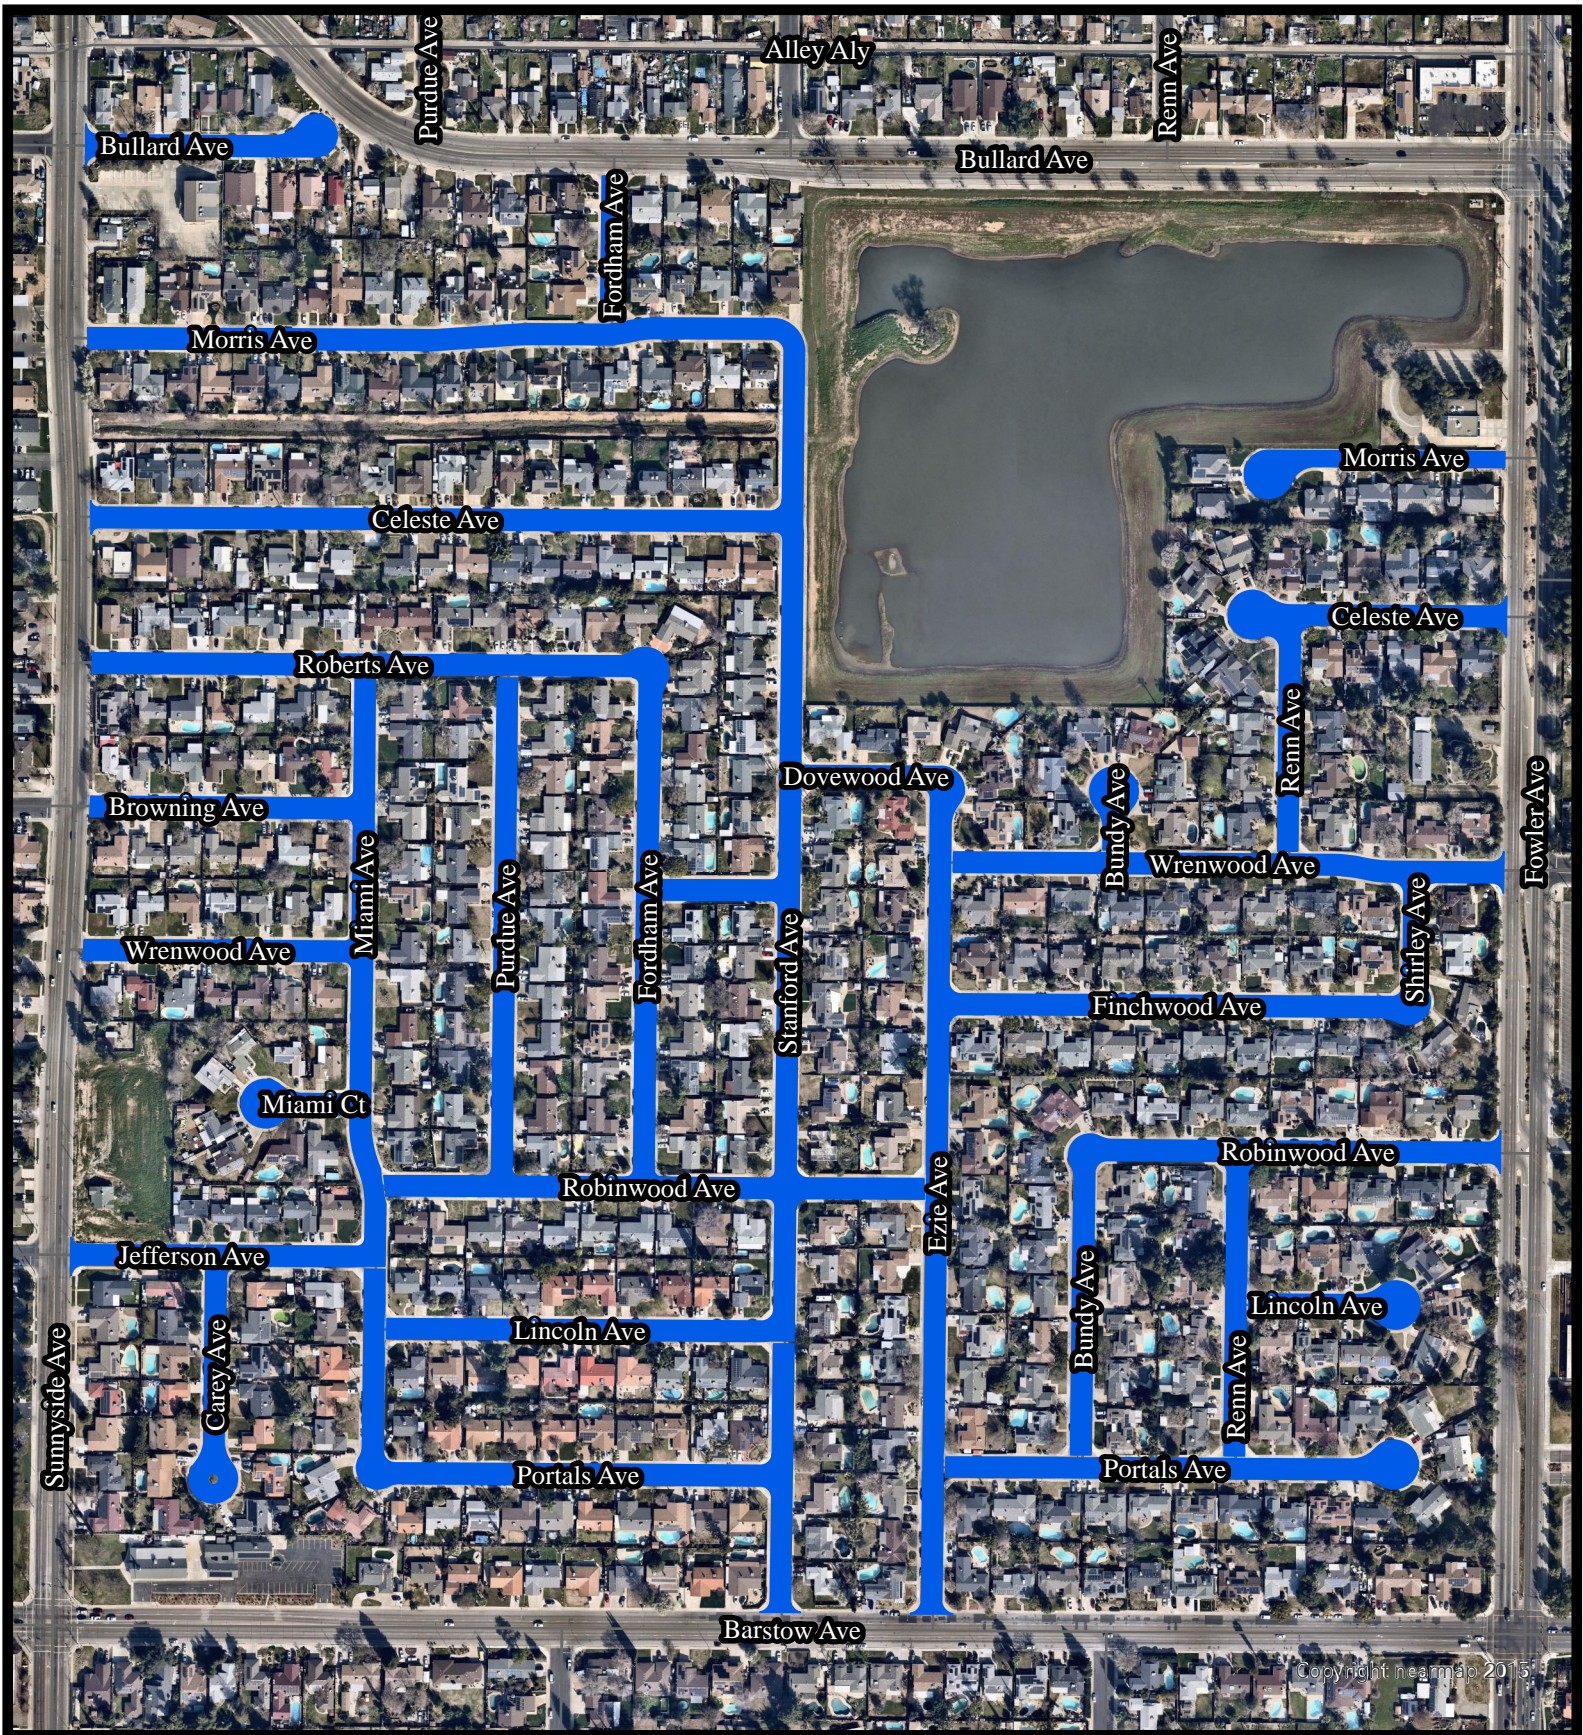

**Section S1**  
**Norwich, Hornet, Applegate, Indianapolis, Holland, Hanson,**  
**Coventry, Richert, Antonio, Park,**  
**Swift, Ashcroft, Carson, Megan**

1"=3900'

Copyright nearmap 2015

**Section S2**  
**Fremont, Hanson, Burlingame, Palo Alto**  
**Applegate, Coventry**

1"=4240'

**Section S3**  
**Spruce, Chennault, Phillip, Minarets, Oak,**  
**Spruce, Elm, Birch**

1"=3390'

Copyright nearmap 2015

**Section S4**  
**Graybark, Keats, Whiteash, Scott, Blackwood, San Jose, Maine, Poe, Twinberry, Twain, Kaweah, Redington**

1"=4170'

Copyright hearmap 2015

### Section S5

Celeste, Morris, Miami, Bullard, Fordham, Wrenwood, Roberts, Carey, Jefferson, Portals, Lincoln, Stanford, Browning, Purdue, Bundy, Dovewood, Robinwood, Morris, Renn, Shirley, Finchwood, Ezie