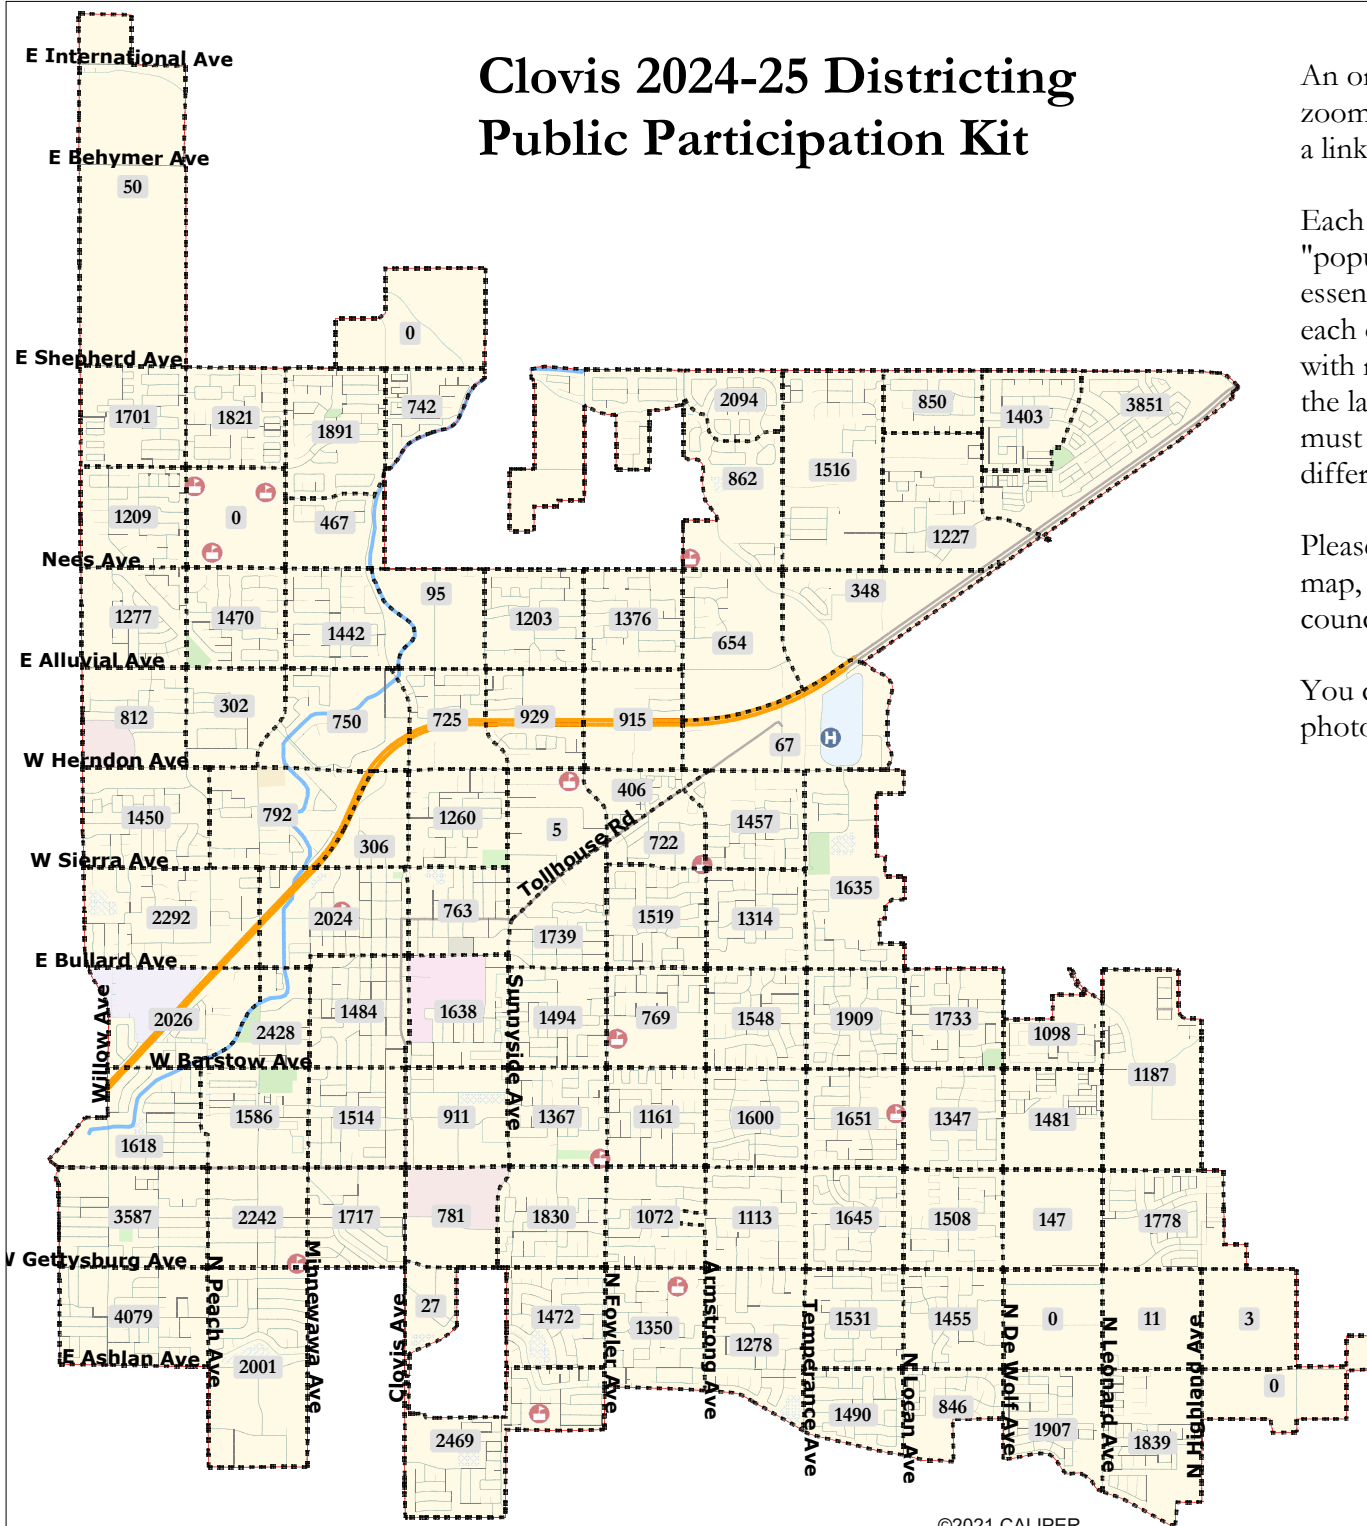

Clovis 2024-25 Districting Public Participation Kit

An online version of this map that allows you to zoom in and out for more detail is available as a link from the City website: cityofclovis.com

Each number indicates the total population of that "population unit" area. Each district must have essentially equal population. The population of each of the five districts must be close to 24,092, with no more than a 2,409 difference between the largest and smallest, or each of the four districts must be close to 30,115, with no more than a 3,011 difference between the largest and smallest.

Please use a thick dark-colored pen to draw your map, then submit it at City Hall or by email to councildistricts@clovisca.gov.

You can hand-deliver, mail, fax, scan and email, or photograph and email your map.