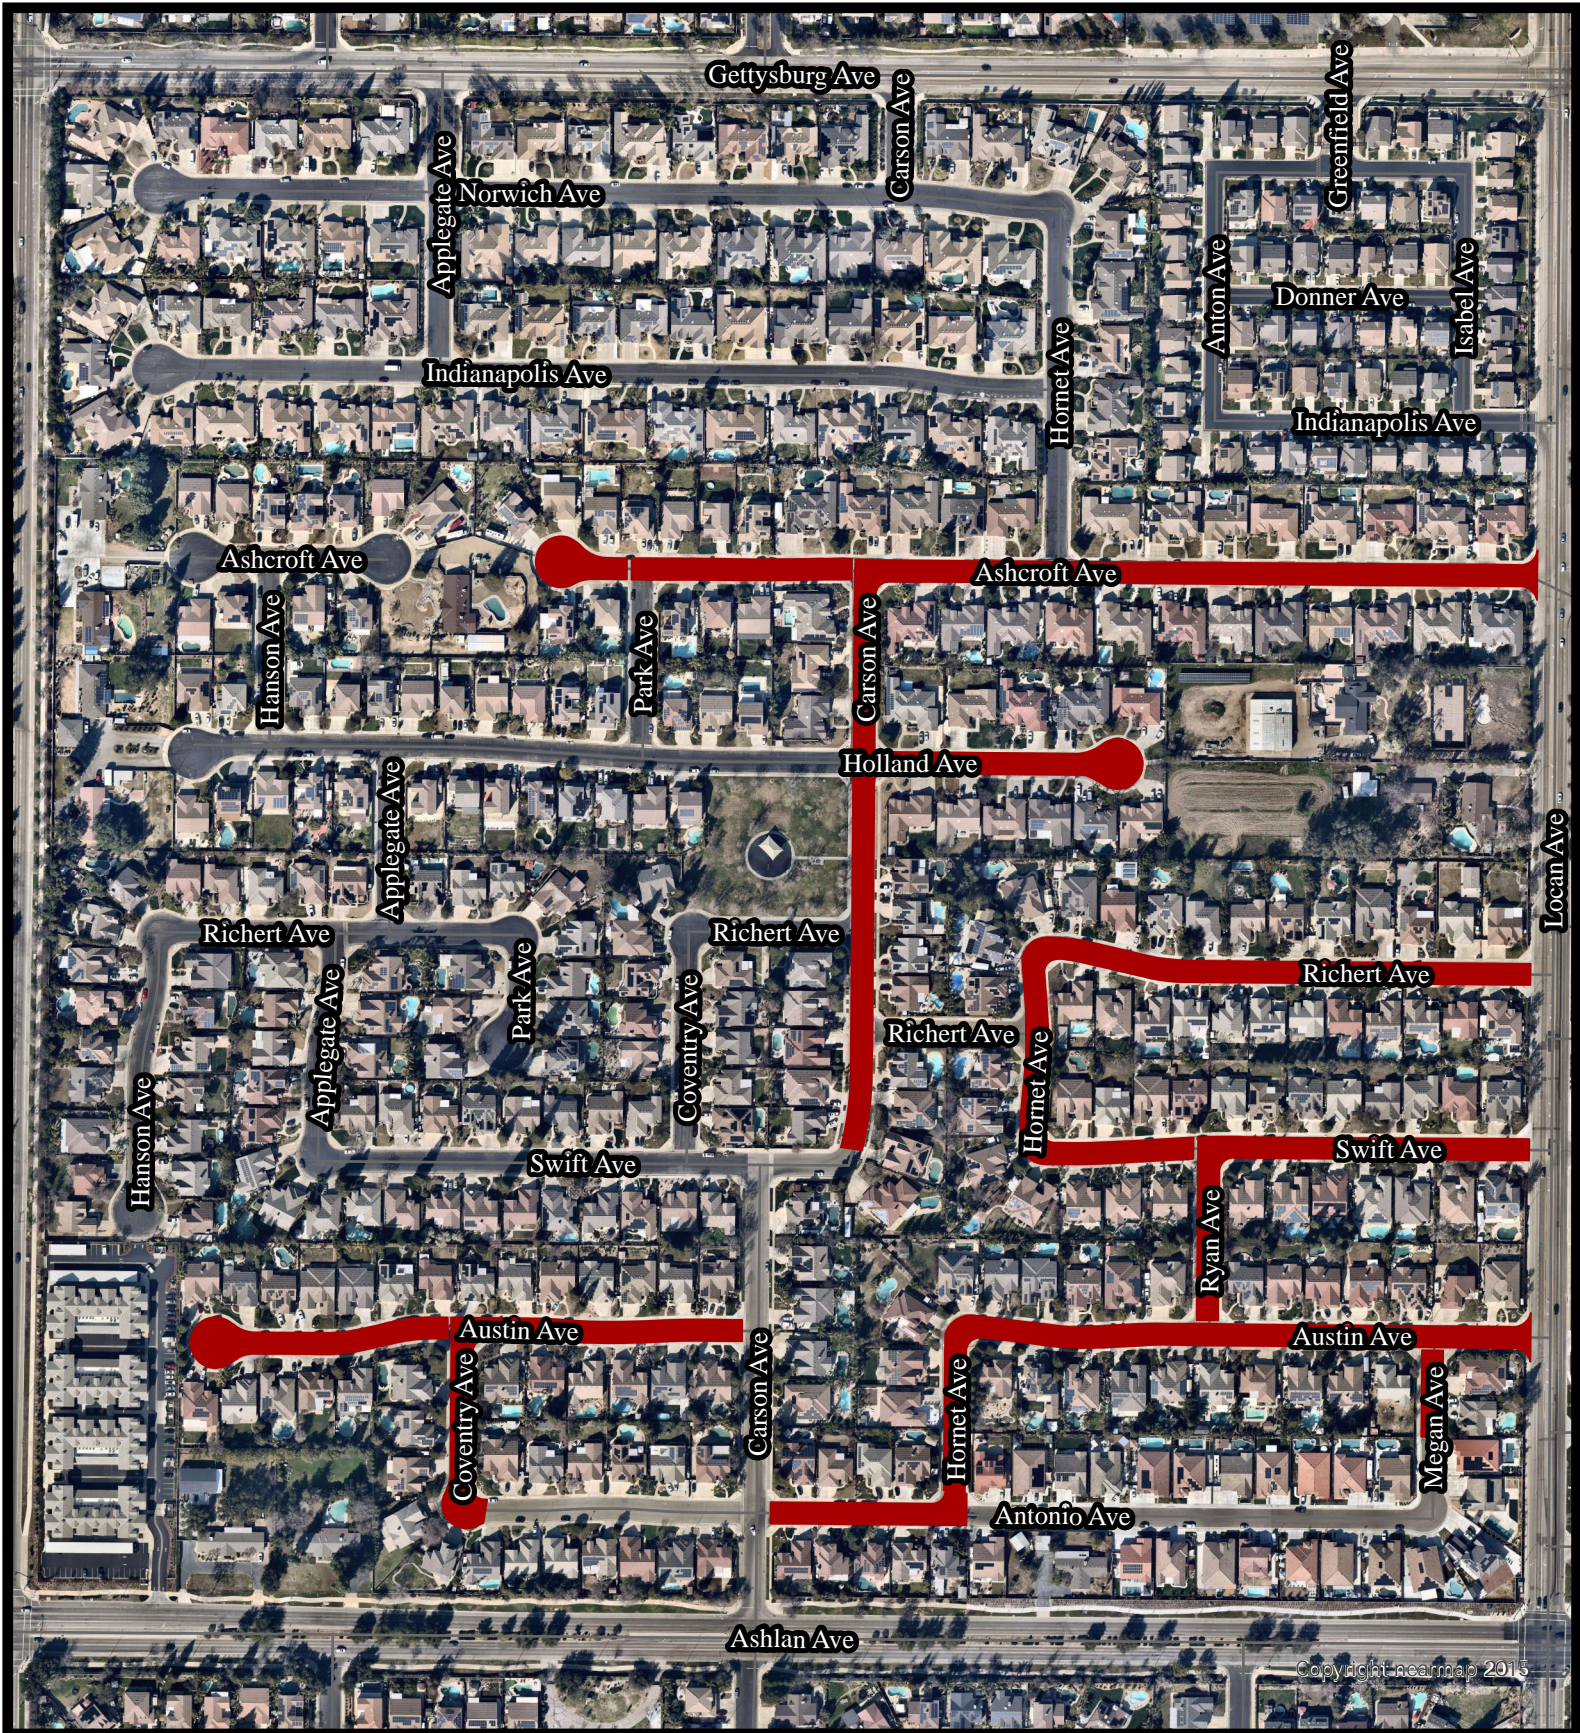

Copyright nearmap 2015

**Section C1**  
**Filbert, Houston, Mc Kelly, Goshen, Decatur,**  
**El Paso, Joshua, Cromwell, Fallbrook**

1"=2235'

Copyright nearmap 2013

**Section C2**  
**Megan, Holland, Coventry, Hornet, Austin, Ryan,**  
**Richert, Carson, Swift, Ashcorft, Antonio**

1"=3900'

Copyright nearmap 2015

### Section C3 Coventry, Palo Alto, Carson

1"=4940'

Copyright nearmap 2015

**Section C4**  
**Marion, Birch, Duke, Acacia, Russell**  
**Minarets, Chennault, Oak**

1"=3390'

Copyright nearmap 2015

**Section C5**  
**Redington, Beverly, Dennis, Kaweah, Mitchell, Purvis,**  
**Whiteash, Maine, Beverly**

1"=4170'

**Section C6**  
**Alamos, Rialto, Pico, Pat, Santa Ana,**  
**Sylmar, San Gabriel**

1"=4135'