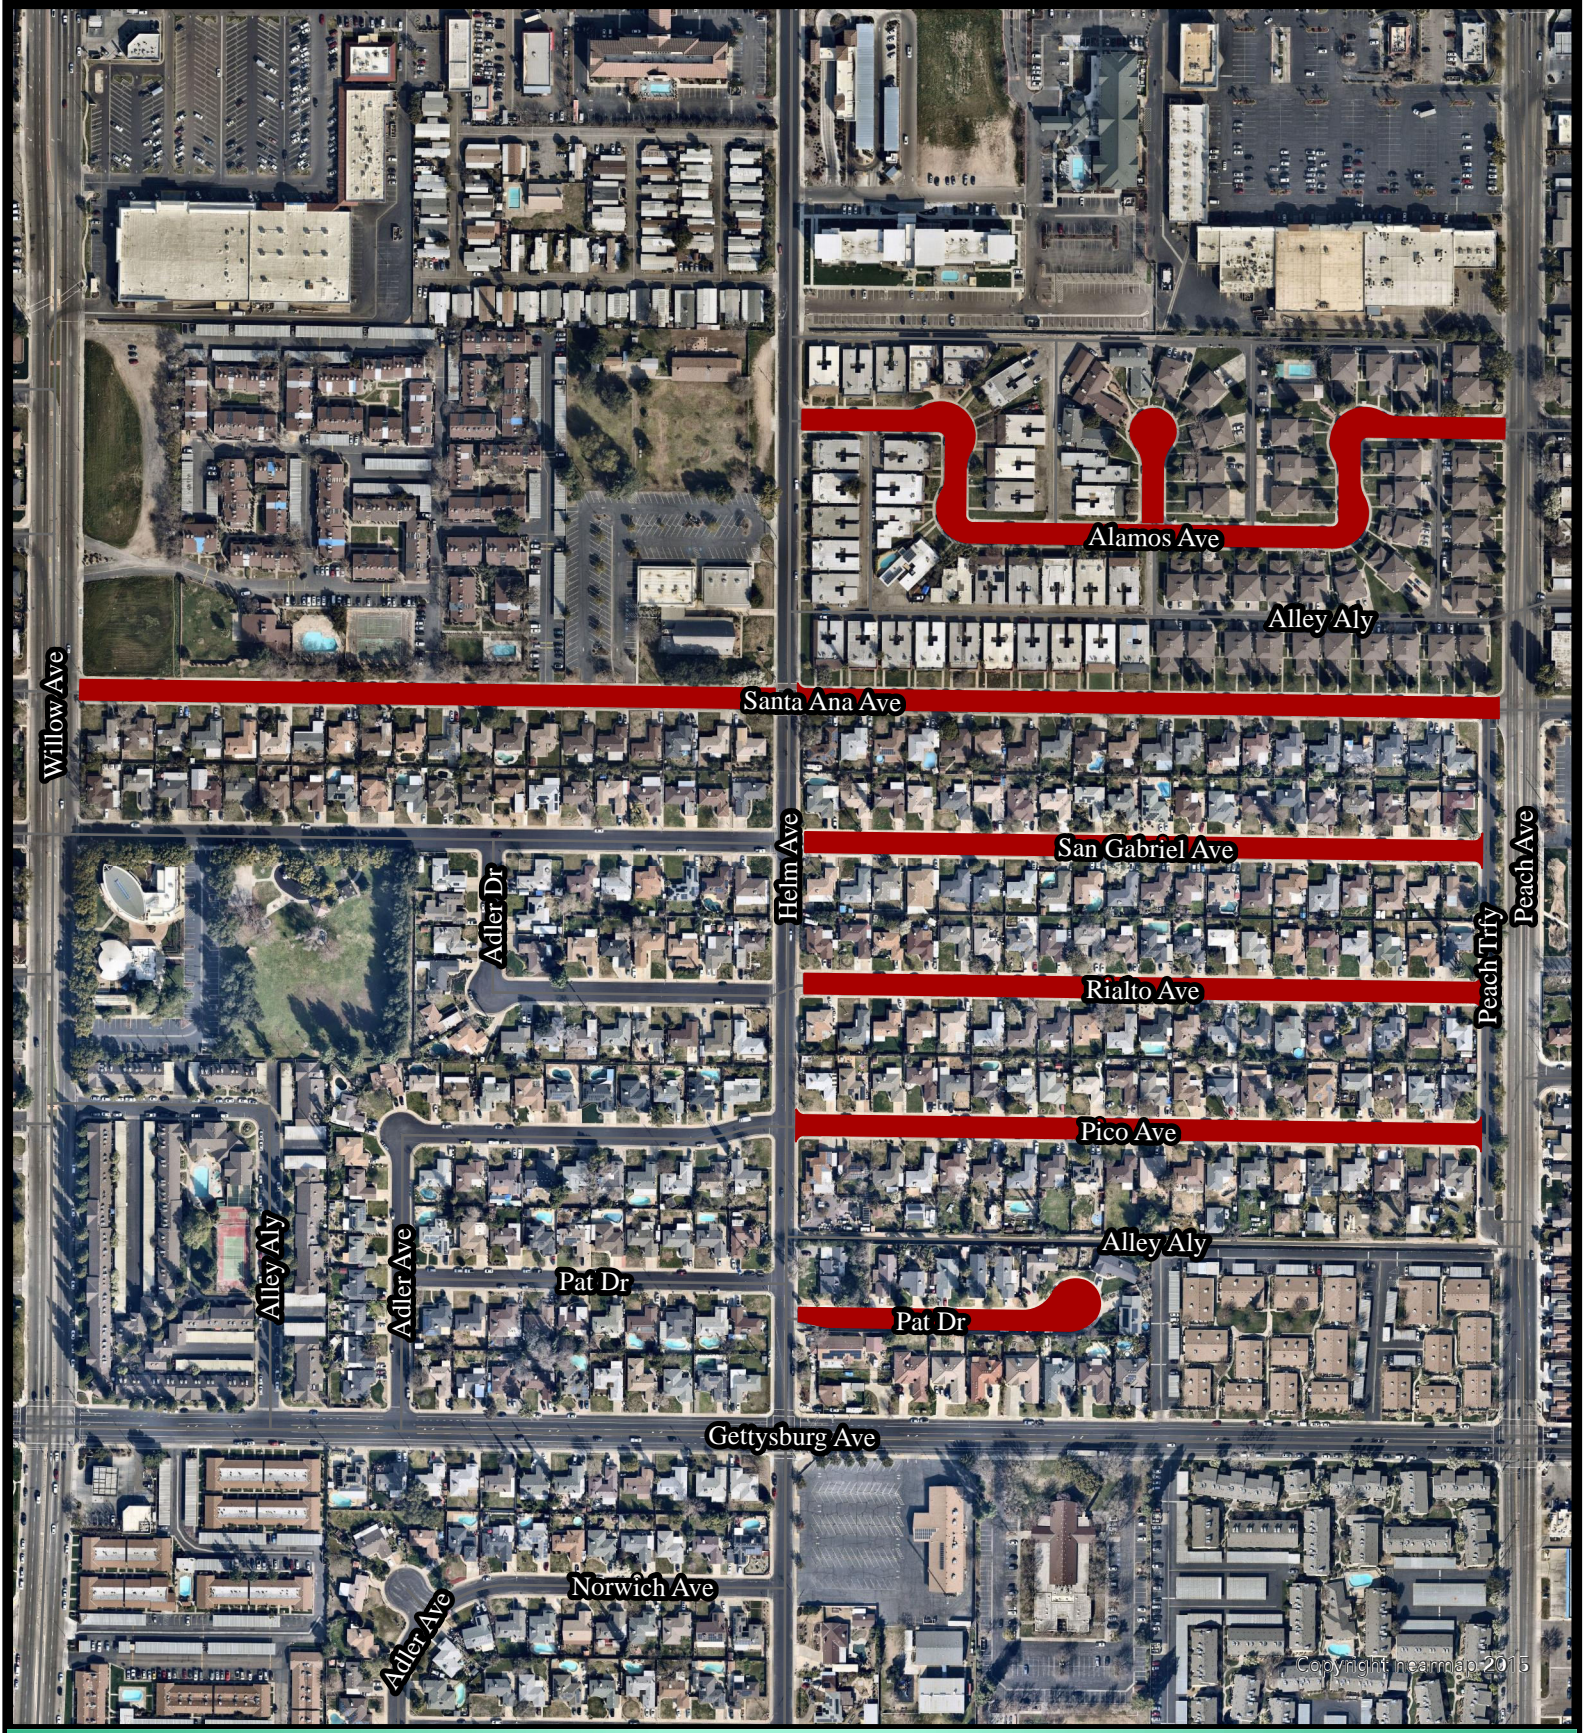

Copyright nearmap 2015

**Section C1**  
**Filbert, Houston, Mc Kelly, Goshen, Decatur,**  
**El Paso, Joshua, Cromwell, Fallbrook**

1"=2235'

Copyright nearmap 2013

**Section C2**  
**Megan, Holland, Coventry, Hornet, Austin, Ryan,**  
**Richert, Carson, Swift, Ashcorft, Antonio**

1"=3900'

Copyright nearmap 2015

### Section C3 Coventry, Palo Alto, Carson

1"=4940'

Copyright nearmap 2015

**Section C4**  
**Marion, Birch, Duke, Acacia, Russell**  
**Minarets, Chennault, Oak**

1"=3390'

Copyright nearmap 2015

**Section C5**  
**Redington, Beverly, Dennis, Kaweah, Mitchell, Purvis,**  
**Whiteash, Maine, Beverly**

1"=4170'

**Section C6**  
**Alamos, Rialto, Pico, Pat, Santa Ana,**  
**Sylmar, San Gabriel**

1"=4135'