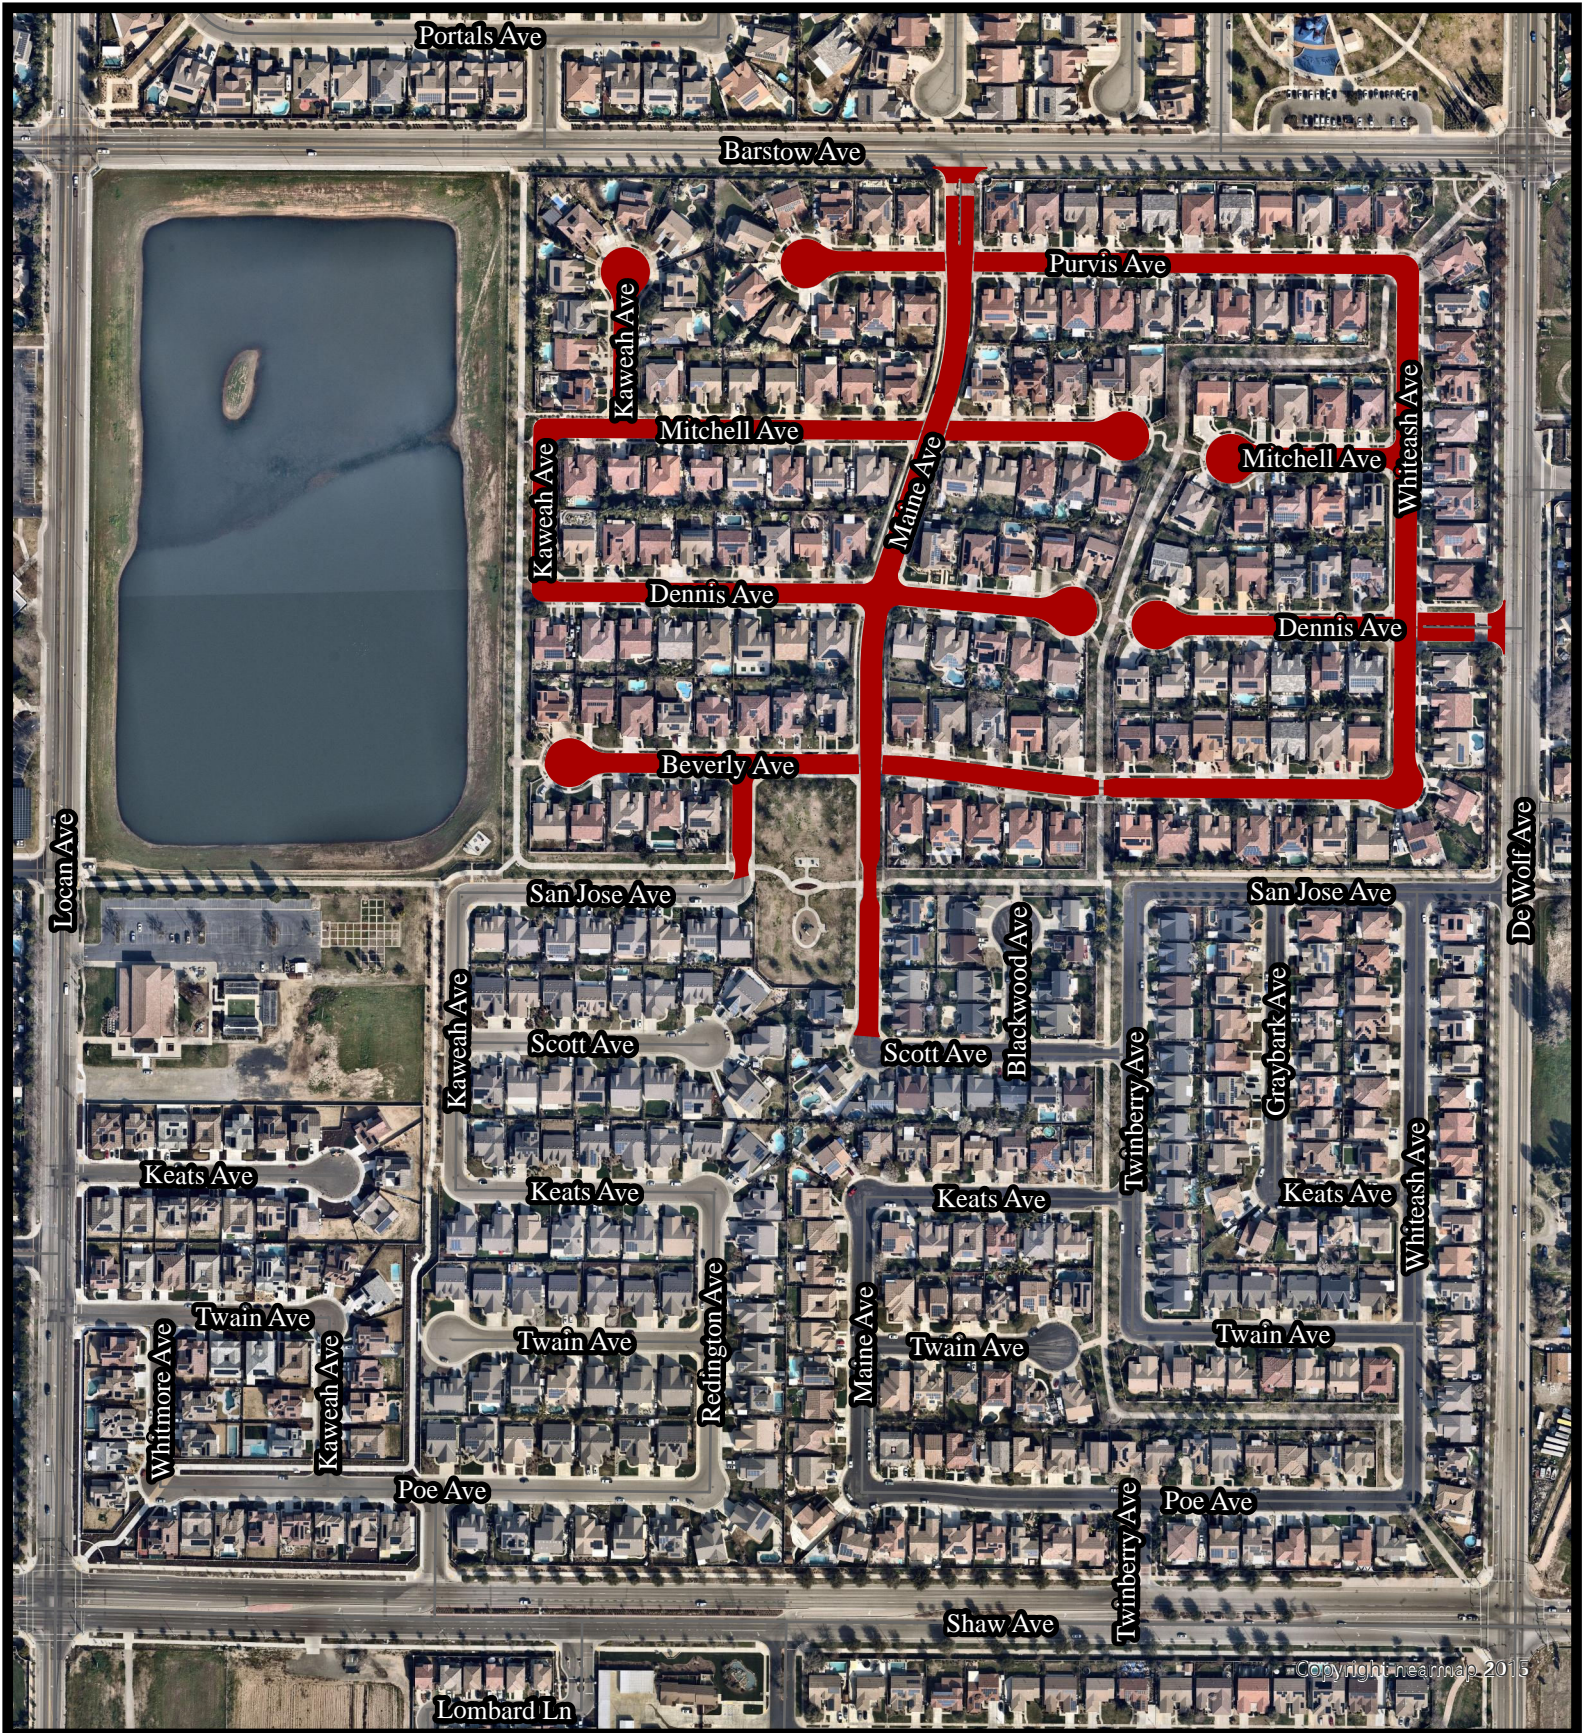

Copyright nearmap 2015

**Section C1**  
**Filbert, Houston, Mc Kelly, Goshen, Decatur,**  
**El Paso, Joshua, Cromwell, Fallbrook**

1"=2235'

Copyright nearmap 2013

**Section C2**  
**Megan, Holland, Coventry, Hornet, Austin, Ryan,**  
**Richert, Carson, Swift, Ashcorft, Antonio**

1"=3900'

Copyright nearmap 2015

### Section C3 Coventry, Palo Alto, Carson

1"=4940'

Copyright nearmap 2015

**Section C4**  
**Marion, Birch, Duke, Acacia, Russell**  
**Minarets, Chennault, Oak**

1"=3390'

Copyright nearmap 2015

**Section C5**  
**Redington, Beverly, Dennis, Kaweah, Mitchell, Purvis,**  
**Whiteash, Maine, Beverly**

1"=4170'

**Section C6**  
**Alamos, Rialto, Pico, Pat, Santa Ana,**  
**Sylmar, San Gabriel**

1"=4135'