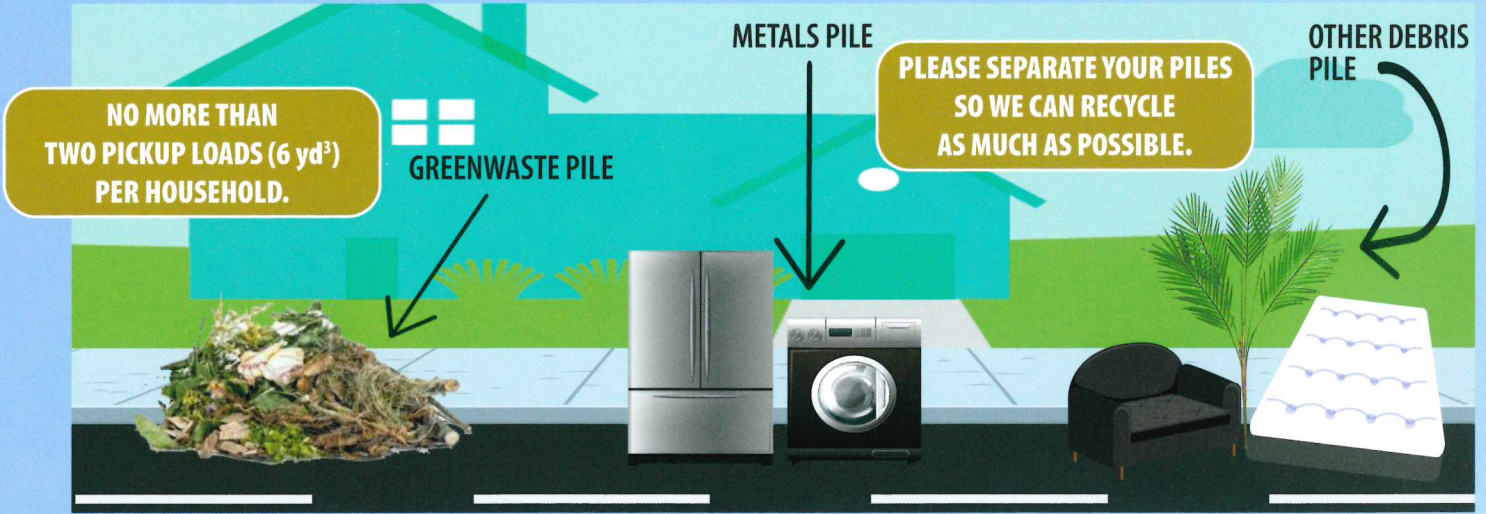

ONLY Debris That Qualifies Will Be Picked Up!

GREENWASTE

Prunings cut into 4' length

Lumber cut into 4' length
 Tree Trunks cut into 12" lengths
 Tree Stumps/Rootballs 12" diameter or less

Weeds, grass clippings, and leaves should be placed in your greenwaste cart for regular weekly pick up.