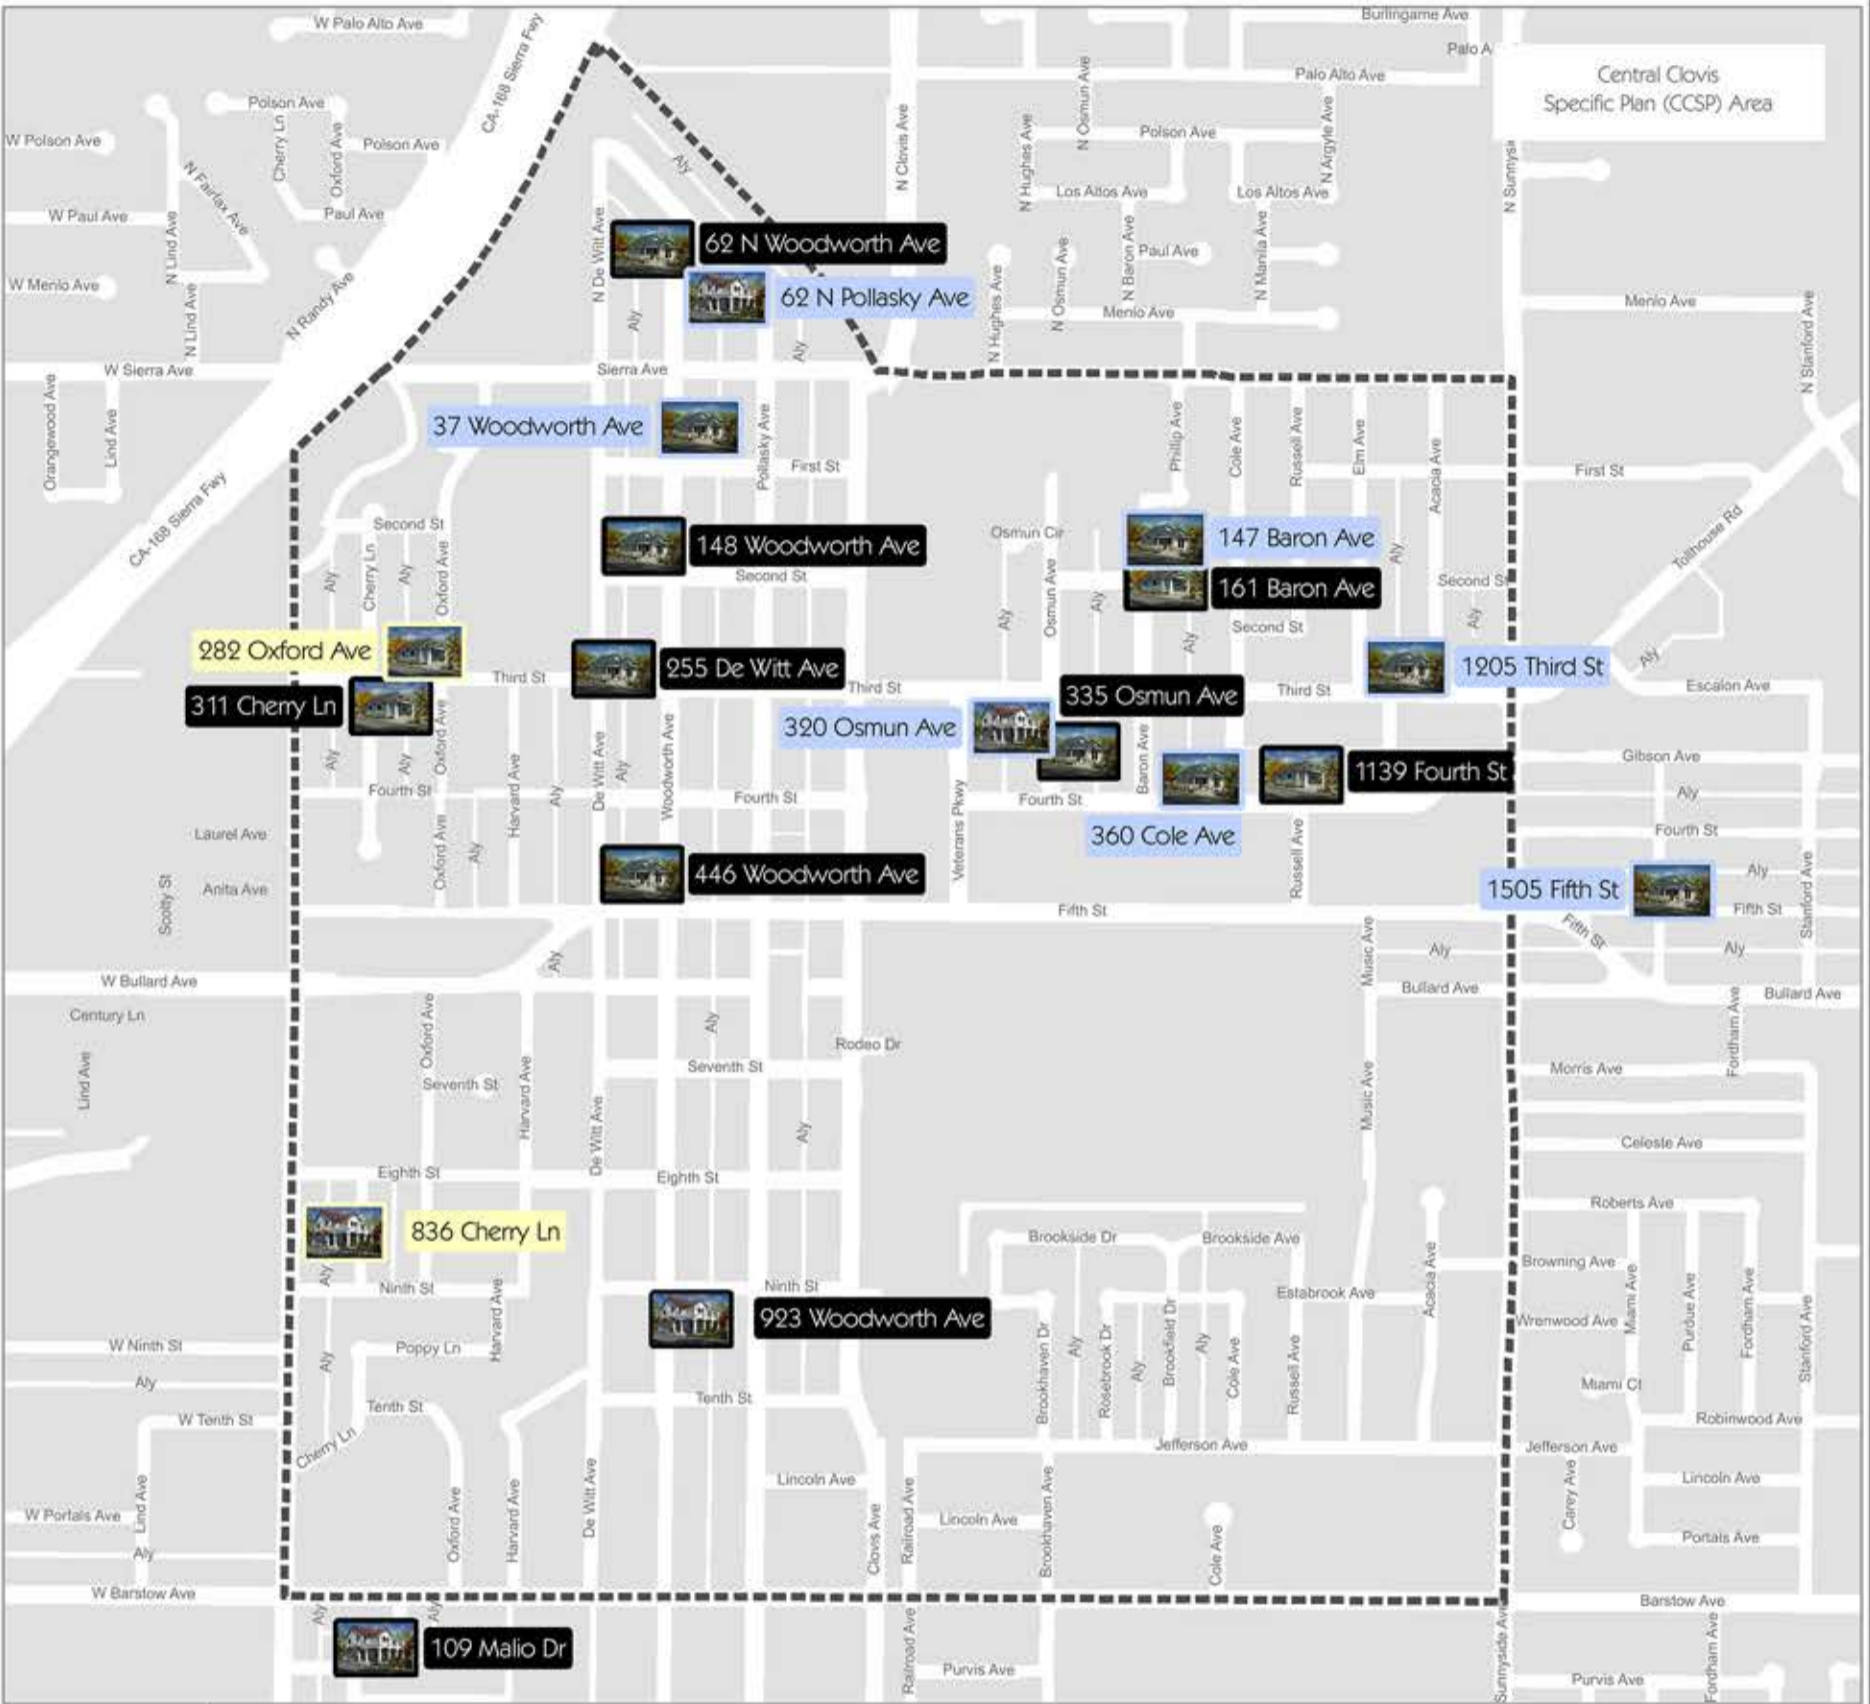

CITY of CLOVIS COTTAGE HOME PROGRAM

Plan 1

Plan 2

Plan 3

Cottage Home Program

Cottage Home Status

- Under Construction (7)
- Permit Issued (3)
- Complete (9)
- Central Clovis Specific Plan Boundary

11/10/2020

1" = 350'