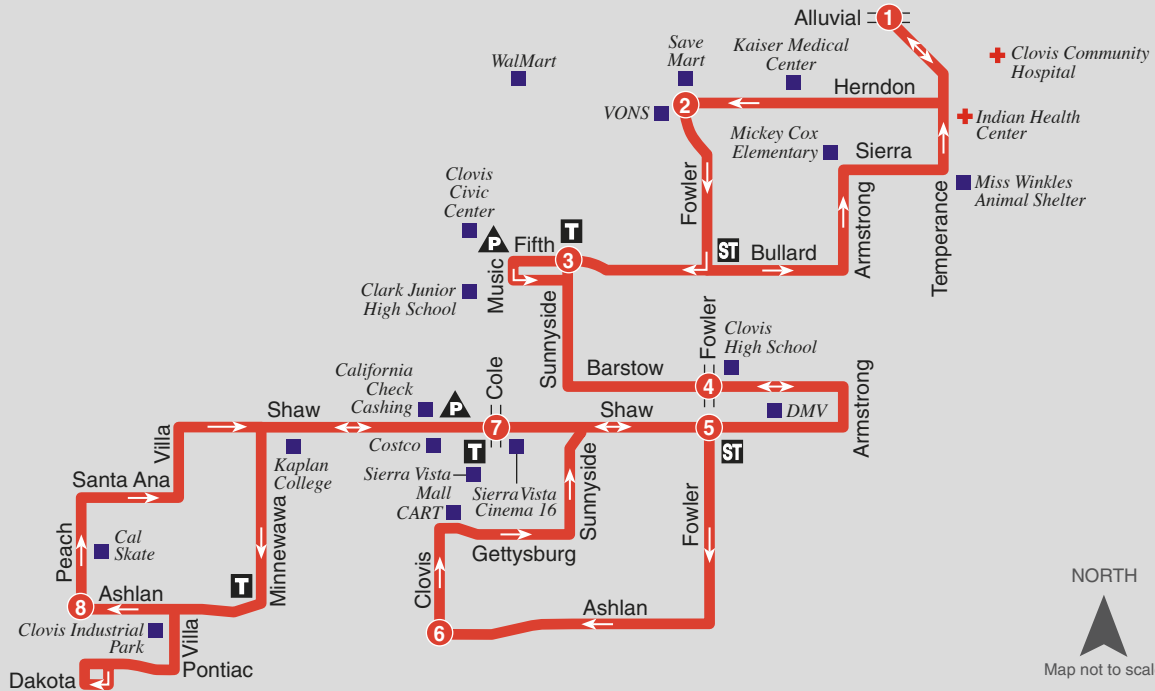

ROUTE 50: NORTHEAST CLOVIS/SOUTHWEST CLOVIS

SOUTHBOUND MONDAY-SATURDAY (Shaded times also operate Saturday)								NORTHBOUND MONDAY-SATURDAY (Shaded times also operate Saturday)							
1	2	3	4	5	6	7	8	8	7	6	5	4	3	2	1
Alluvial & Temperance	Herndon & Fowler	Sunnyside & Bullard	Barstow & Fowler	Fowler & Shaw (SB)	Clovis & Ashlan	Shaw & Cole (WB)	Ashlan & Peach	Ashlan & Peach	Shaw & Cole (EB)	Clovis & Ashlan	Fowler & Shaw (EB)	Barstow & Fowler	Sunnyside & Bullard	Herndon & Fowler	Alluvial & Temperance
A.M.	—	—	—	—	—	6:15	6:30	A.M.	6:30	6:40	6:11	6:15	6:20	6:20	6:30
	6:05	6:13	6:20	6:24	6:27	6:32	6:45	7:00	6:30	6:40	6:41	6:45	6:50	—	7:00
	6:35	6:43	6:50	6:54	6:57	7:02	7:15	7:30	7:00	7:10	7:11	7:15	7:20	—	7:30
	7:05	7:13	7:20	7:24	7:27	7:32	7:45	8:00	7:30	7:40	7:41	7:45	7:50	—	8:00
	7:35	7:43	7:50	7:54	7:57	8:02	8:15	8:30	8:00	8:10	8:11	8:15	8:20	—	8:30
	8:05	8:13	8:20	8:24	8:27	8:32	8:45	9:00	8:30	8:40	8:41	8:45	8:50	—	9:00
	8:35	8:43	8:50	8:54	8:57	9:02	9:15	9:30	9:00	9:10	9:11	9:15	9:20	—	9:30
	9:05	9:13	9:20	9:24	9:27	9:32	9:45	10:00	9:30	9:40	9:41	9:45	9:50	—	10:00
	9:35	9:43	9:50	9:54	9:57	10:02	10:15	10:30	10:00	10:10	10:11	10:15	10:20	—	10:30
	10:05	10:13	10:20	10:24	10:27	10:32	10:45	11:00	10:30	10:40	10:41	10:45	10:50	—	11:00
	10:35	10:43	10:50	10:54	10:57	11:02	11:15	11:30	11:00	11:10	11:11	11:15	11:20	—	11:30
	11:05	11:13	11:20	11:24	11:27	11:32	11:45	12:00	11:30	11:40	11:41	11:45	11:50	—	12:00
	11:35	11:43	11:50	11:54	11:57	12:02	12:15	12:30	P.M. 12:00	12:10	12:11	12:15	12:20	—	12:30
P.M.	12:05	12:13	12:20	12:24	12:27	12:32	12:45	1:00	12:30	12:40	12:41	12:45	12:50	—	1:00
	1:05	1:13	1:20	1:24	1:27	1:32	1:45	2:00	1:00	1:10	1:11	1:15	1:20	—	1:30
	1:35	1:43	1:50	1:54	1:57	2:02	2:15	2:30	1:30	1:40	1:41	1:45	1:50	—	2:00
	2:05	2:13	2:20	2:24	2:27	2:32	2:45	3:00	2:00	2:10	2:11	2:15	2:20	—	2:30
	2:35	2:43	2:50	2:54	2:57	3:02	3:15	3:30	2:30	2:40	2:41	2:45	2:50	—	3:00
	3:05	3:13	3:20	3:24	3:27	3:32	3:45	4:00	3:00	3:10	3:11	3:15	3:20	—	3:30
	3:35	3:43	3:50	3:54	3:57	4:02	4:15	4:30	3:30	3:40	3:41	3:45	3:50	—	4:00
	4:05	4:13	4:20	4:24	4:27	4:32	4:45	5:00	4:00	4:10	4:11	4:15	4:20	—	4:30
	4:35	4:43	4:50	4:54	4:57	5:02	5:15	5:30	4:30	4:40	4:41	4:45	4:50	—	5:00
	5:05	5:13	5:20	5:24	5:27	5:32	5:45	6:00	5:00	5:10	5:11	5:15	5:20	—	5:30
	5:35	5:43	5:50	5:54	5:57	6:02	6:15	6:30	5:30	5:40	5:41	5:45	5:50	—	6:00
	6:05	6:13	—	—	—	—	—	—	6:00	6:10	6:11	6:15	6:20	—	6:30
	6:35	6:43	—	—	—	—	—	—	6:30	6:40	—	—	—	—	—

Shaded times indicate Saturday service. Buses run only during the shaded times on Saturdays.