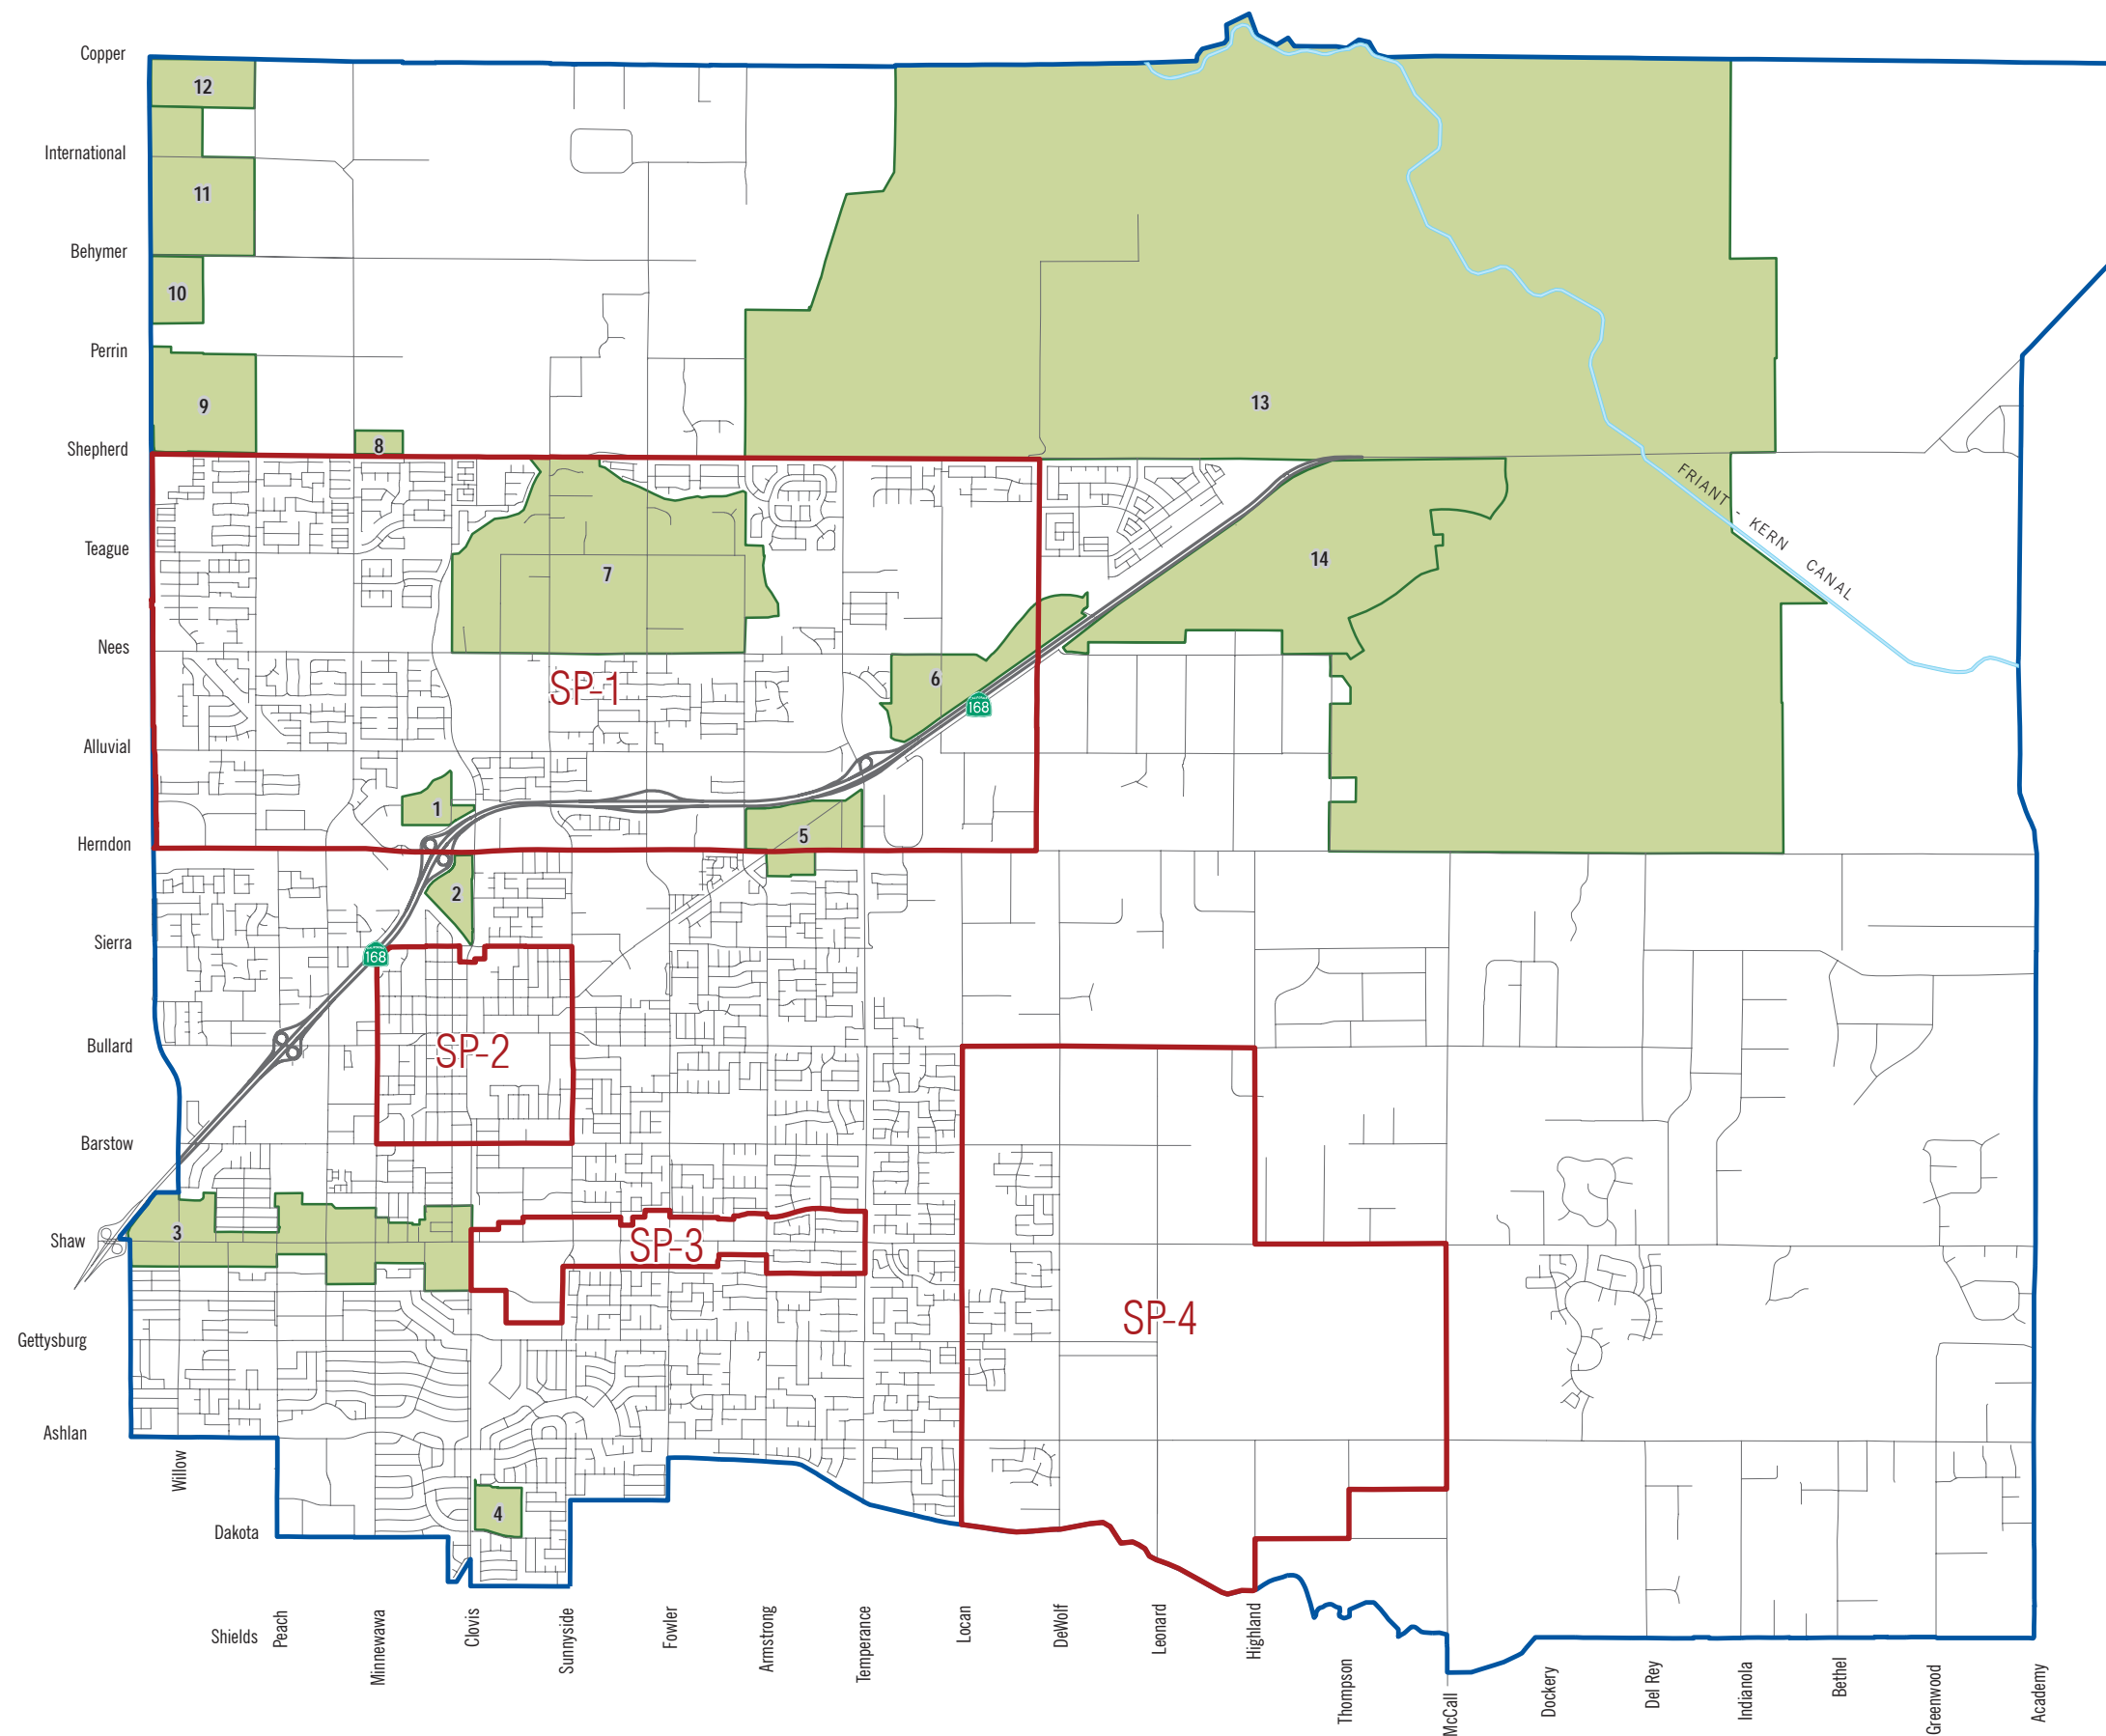

**Figure LU-4
Focus Areas and Specific Plans**

- Specific Plan Area
- SP-1 Herndon-Shepherd Specific Plan
 - SP-2 Central Clovis Specific Plan
 - SP-3 Shaw Avenue Specific Plan
 - SP-4 Loma Vista Specific Plan
 - Focus Areas
 - Planning Area Boundary