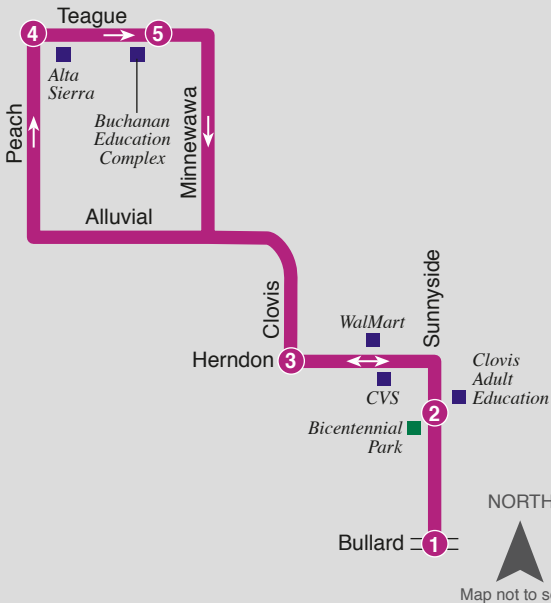

ROUTE 80: BUCHANAN ED. CENTER EXPRESS

- 1 Sunnyside & Fifth
- 2 Clovis Adult School
- 3 Herndon & Clovis (WalMart)
- 4 Alta Sierra
- 5 Buchanan HS
- 3 Herndon & Clovis (Burger King)
- 2 Bicentennial Park
- 1 Sunnyside & Bullard

MONDAY-FRIDAY

A.M.	7:02	7:04	7:06	7:14	7:19	—	—	—
P.M.	—	—	—	2:50	2:55	3:05	3:10	3:12

**Route 80 operates on Clovis Unified School Schedule only.
Call for Summer School Schedule.**