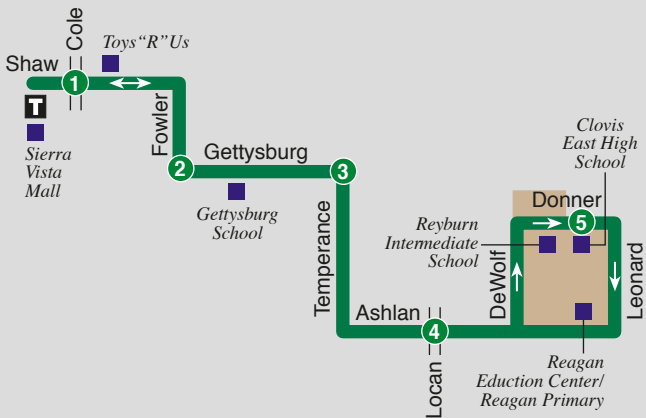

# ROUTE 70: REAGAN ED. CENTER EXPRESS

Sierra Vista Mall (Shaw & Cole) EB	Fowler & Gettysburg	Temperance & Gettysburg	Ashlan & Locan	Clovis East H.S./ Reyburn Intermediate School	Ashlan & Locan	Temperance & Gettysburg	Fowler & Gettysburg	Sierra Vista Mall (Shaw & Cole) EB/WB
1	2	3	4	5	4	3	2	1

## MONDAY-FRIDAY

A.M.	7:10	7:14	7:18	7:22	7:30	—	—	—	—
P.M.	—	—	—	—	2:55	—	3:06	3:10	3:18

**Route 70 operates on Clovis Unified School Schedule only.  
Call for Summer School Schedule.**