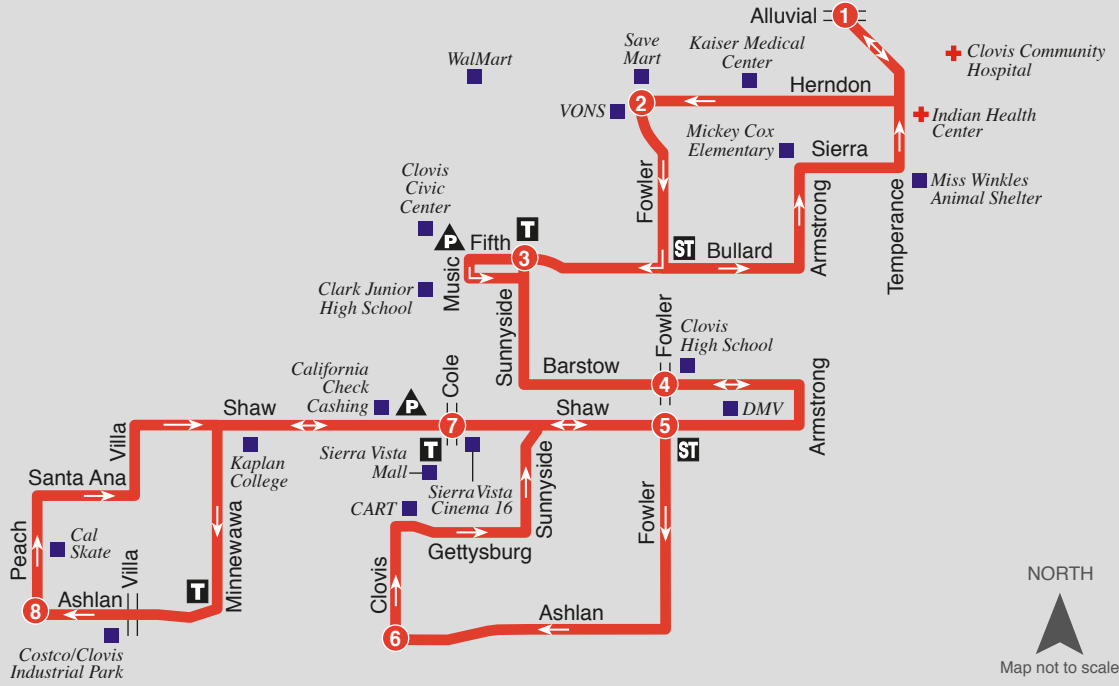

ROUTE 50: NORTHEAST CLOVIS/SOUTHWEST CLOVIS

	1 Alluvial & Temperance	2 Herndon & Fowler	3 Sunnyside & Bullard	4 Barstow & Fowler	5 Fowler & Shaw (SB)	6 Clovis & Ashlan	7 Shaw & Cole (WB)	8 Ashlan & Peach		8 Ashlan & Peach	7 Shaw & Cole (EB)	6 Clovis & Ashlan	5 Fowler & Shaw (EB)	4 Barstow & Fowler	3 Sunnyside & Bullard	2 Herndon & Fowler	1 Alluvial & Temperance
SOUTHBOUND MONDAY-SATURDAY (Shaded times also operate Saturday)								NORTHBOUND MONDAY-SATURDAY (Shaded times also operate Saturday)									
A.M.	—	—	—	—	—	—	6:15	6:30	A.M.	—	6:10	—	6:11	6:15	6:20	—	6:30
	6:05	6:13	6:20	6:24	6:27	6:32	6:45	7:00		6:30	6:40	—	6:41	6:45	6:50	—	7:00
	6:35	6:43	6:50	6:54	6:57	7:02	7:15	7:30		7:00	7:10	—	7:11	7:15	7:20	—	7:30
	7:05	7:13	7:20	7:24	7:27	7:32	7:45	8:00		7:30	7:40	—	7:41	7:45	7:50	—	8:00
	7:35	7:43	7:50	7:54	7:57	8:02	8:15	8:30		8:00	8:10	—	8:11	8:15	8:20	—	8:30
	8:05	8:13	8:20	8:24	8:27	8:32	8:45	9:00		8:30	8:40	—	8:41	8:45	8:50	—	9:00
	8:35	8:43	8:50	8:54	8:57	9:02	9:15	9:30		9:00	9:10	—	9:11	9:15	9:20	—	9:30
	9:05	9:13	9:20	9:24	9:27	9:32	9:45	10:00		9:30	9:40	—	9:41	9:45	9:50	—	10:00
	9:35	9:43	9:50	9:54	9:57	10:02	10:15	10:30		10:00	10:10	—	10:11	10:15	10:20	—	10:30
	10:05	10:13	10:20	10:24	10:27	10:32	10:45	11:00		10:30	10:40	—	10:41	10:45	10:50	—	11:00
	10:35	10:43	10:50	10:54	10:57	11:02	11:15	11:30		11:00	11:10	—	11:11	11:15	11:20	—	11:30
	11:05	11:13	11:20	11:24	11:27	11:32	11:45	12:00		11:30	11:40	—	11:41	11:45	11:50	—	12:00
	11:35	11:43	11:50	11:54	11:57	12:02	12:15	12:30		12:00	12:10	—	12:11	12:15	12:20	—	12:30
P.M.	12:05	12:13	12:20	12:24	12:27	12:32	12:45	1:00		12:30	12:40	—	12:41	12:45	12:50	—	1:00
	12:35	12:43	12:50	12:54	12:57	1:02	1:15	1:30		1:00	1:10	—	1:11	1:15	1:20	—	1:30
	1:05	1:13	1:20	1:24	1:27	1:32	1:45	2:00		1:30	1:40	—	1:41	1:45	1:50	—	2:00
	1:35	1:43	1:50	1:54	1:57	2:02	2:15	2:30		2:00	2:10	—	2:11	2:15	2:20	—	2:30
	2:05	2:13	2:20	2:24	2:27	2:32	2:45	3:00		2:30	2:40	—	2:41	2:45	2:50	—	3:00
	2:35	2:43	2:50	2:54	2:57	3:02	3:15	3:30		3:00	3:10	—	3:11	3:15	3:20	—	3:30
	3:05	3:13	3:20	3:24	3:27	3:32	3:45	4:00		3:30	3:40	—	3:41	3:45	3:50	—	4:00
	3:35	3:43	3:50	3:54	3:57	4:02	4:15	4:30		4:00	4:10	—	4:11	4:15	4:20	—	4:30
	4:05	4:13	4:20	4:24	4:27	4:32	4:45	5:00		4:30	4:40	—	4:41	4:45	4:50	—	5:00
	4:35	4:43	4:50	4:54	4:57	5:02	5:15	5:30		5:00	5:10	—	5:11	5:15	5:20	—	5:30
	5:05	5:13	5:20	5:24	5:27	5:32	5:45	6:00		5:30	5:40	—	5:41	5:45	5:50	—	6:00
	5:35	5:43	5:50	5:54	5:57	6:02	6:15	6:30		6:00	6:10	—	6:11	6:15	6:20	—	6:30
	6:05	6:13	—	—	—	—	—	—		6:30	6:40	—	—	—	—	—	—
	6:35	6:43	—	—	—	—	—	—		—	—	—	—	—	—	—	—

Shaded times indicate Saturday service. Buses run only during the shaded times on Saturdays.