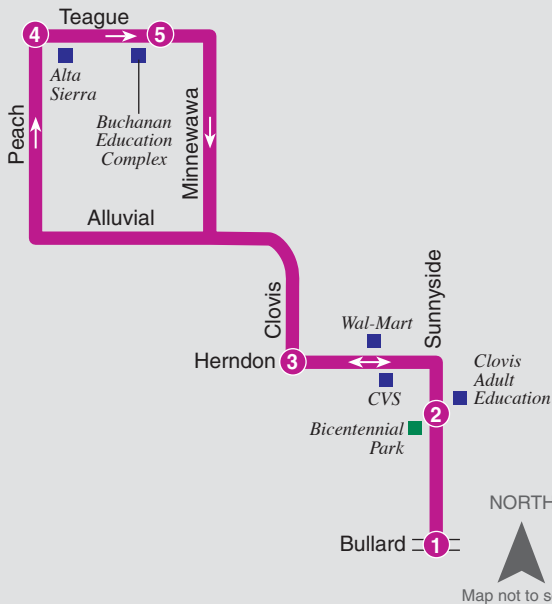

# ROUTE 80: BUCHANAN ED. CENTER EXPRESS

1 Sunnyside & Fifth

2 Clovis Adult School

3 Herndon & Clovis  
(Wal-Mart)

4 Alta Sierra

5 Buchanan HS

3 Herndon & Clovis  
(Burger King)

2 Bicentennial Park

1 Sunnyside & Bullard

## MONDAY-FRIDAY

A.M.	7:02	7:04	7:06	7:14	7:19	—	—	—
P.M.	—	—	—	2:50	2:55	3:05	3:10	3:12

**Route 80 operates on Clovis Unified School Schedule only.  
Call for Summer School Schedule.**