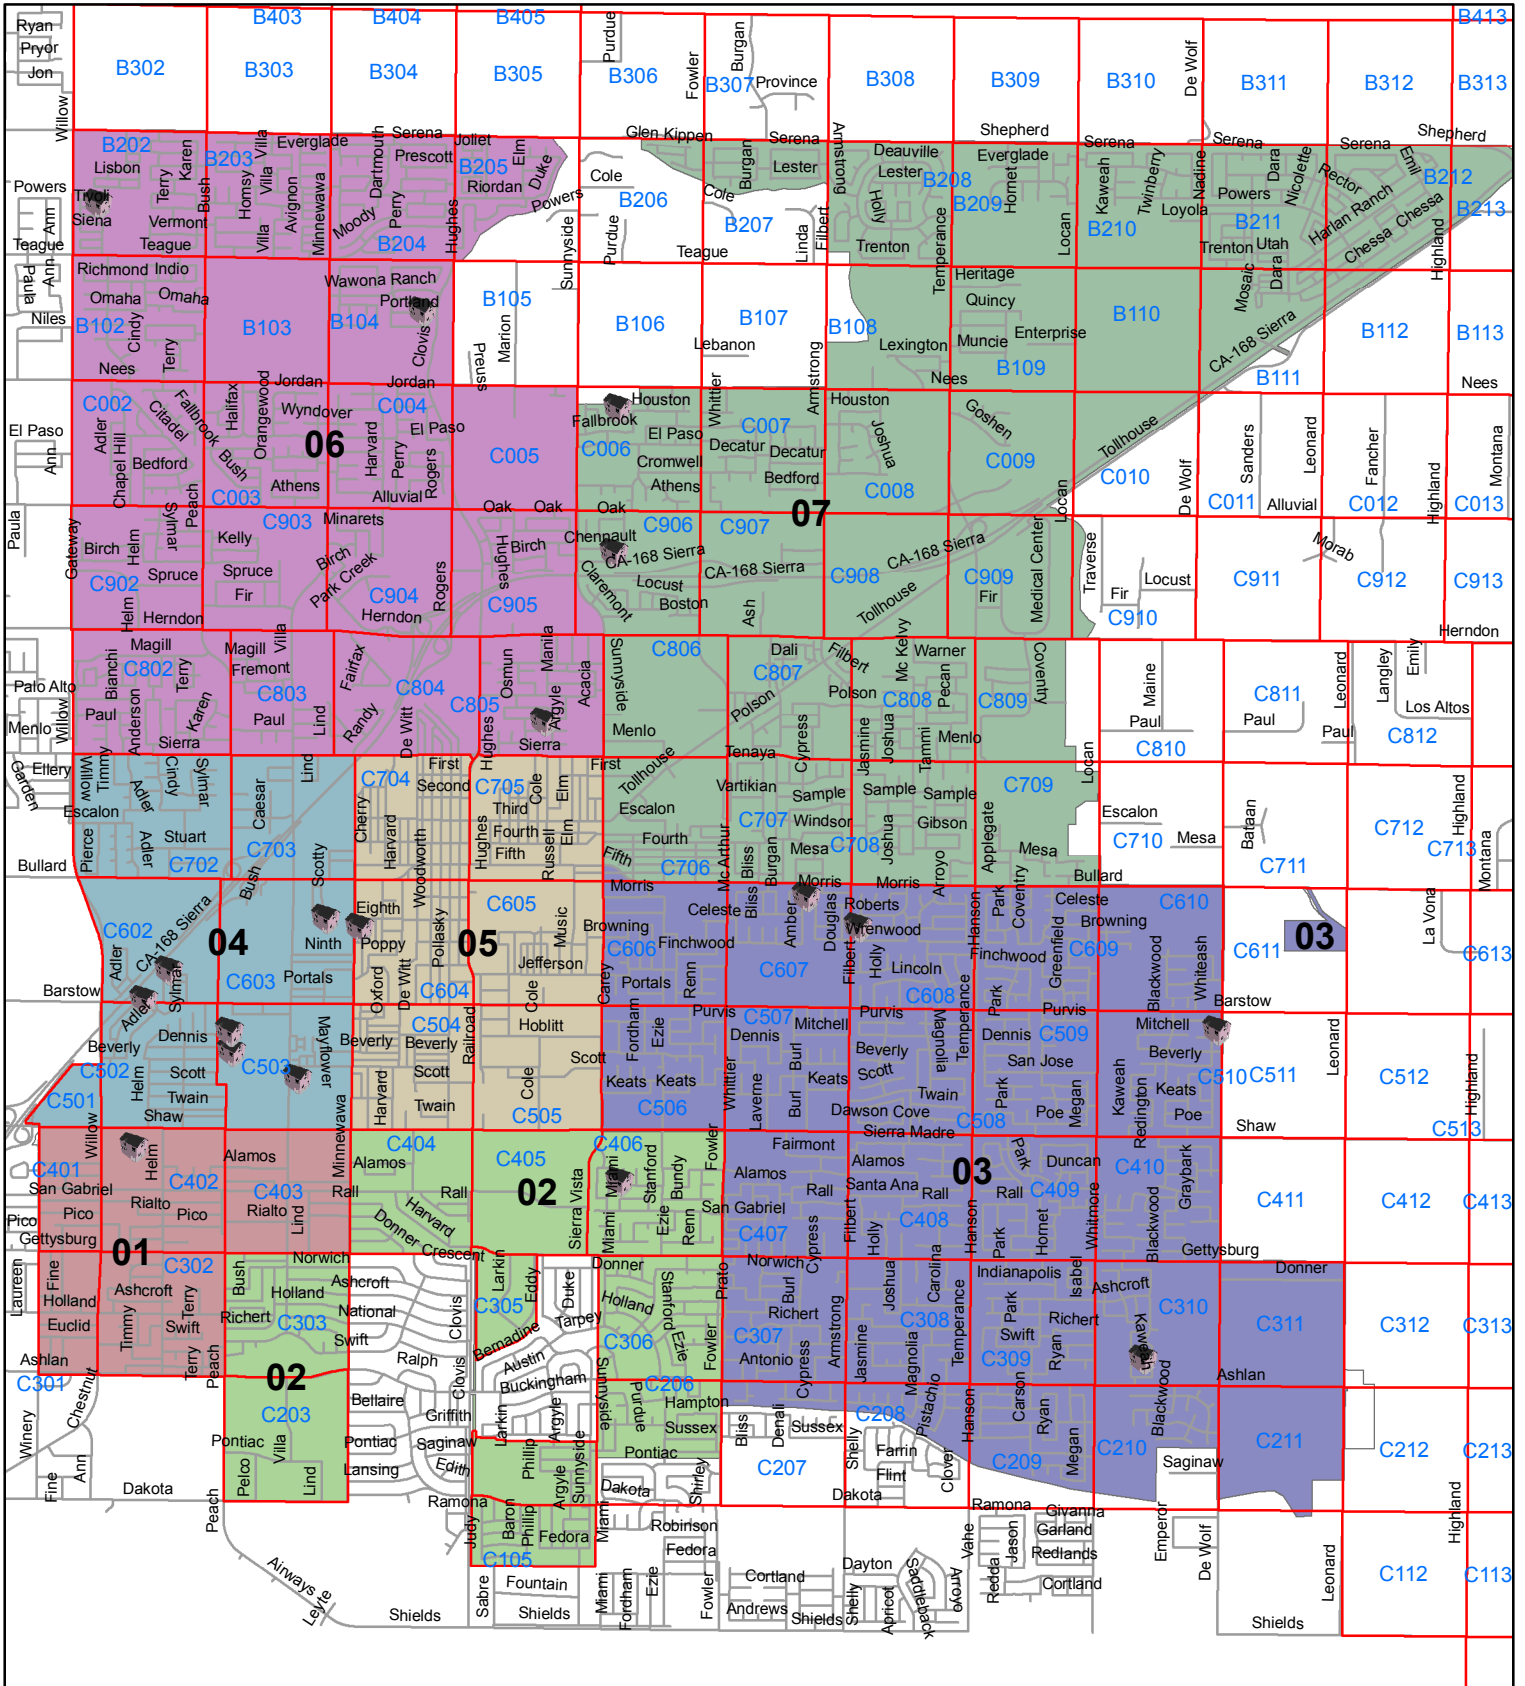

# City of Clovis Community Watch Captains

## Legend

Community Watch Captains