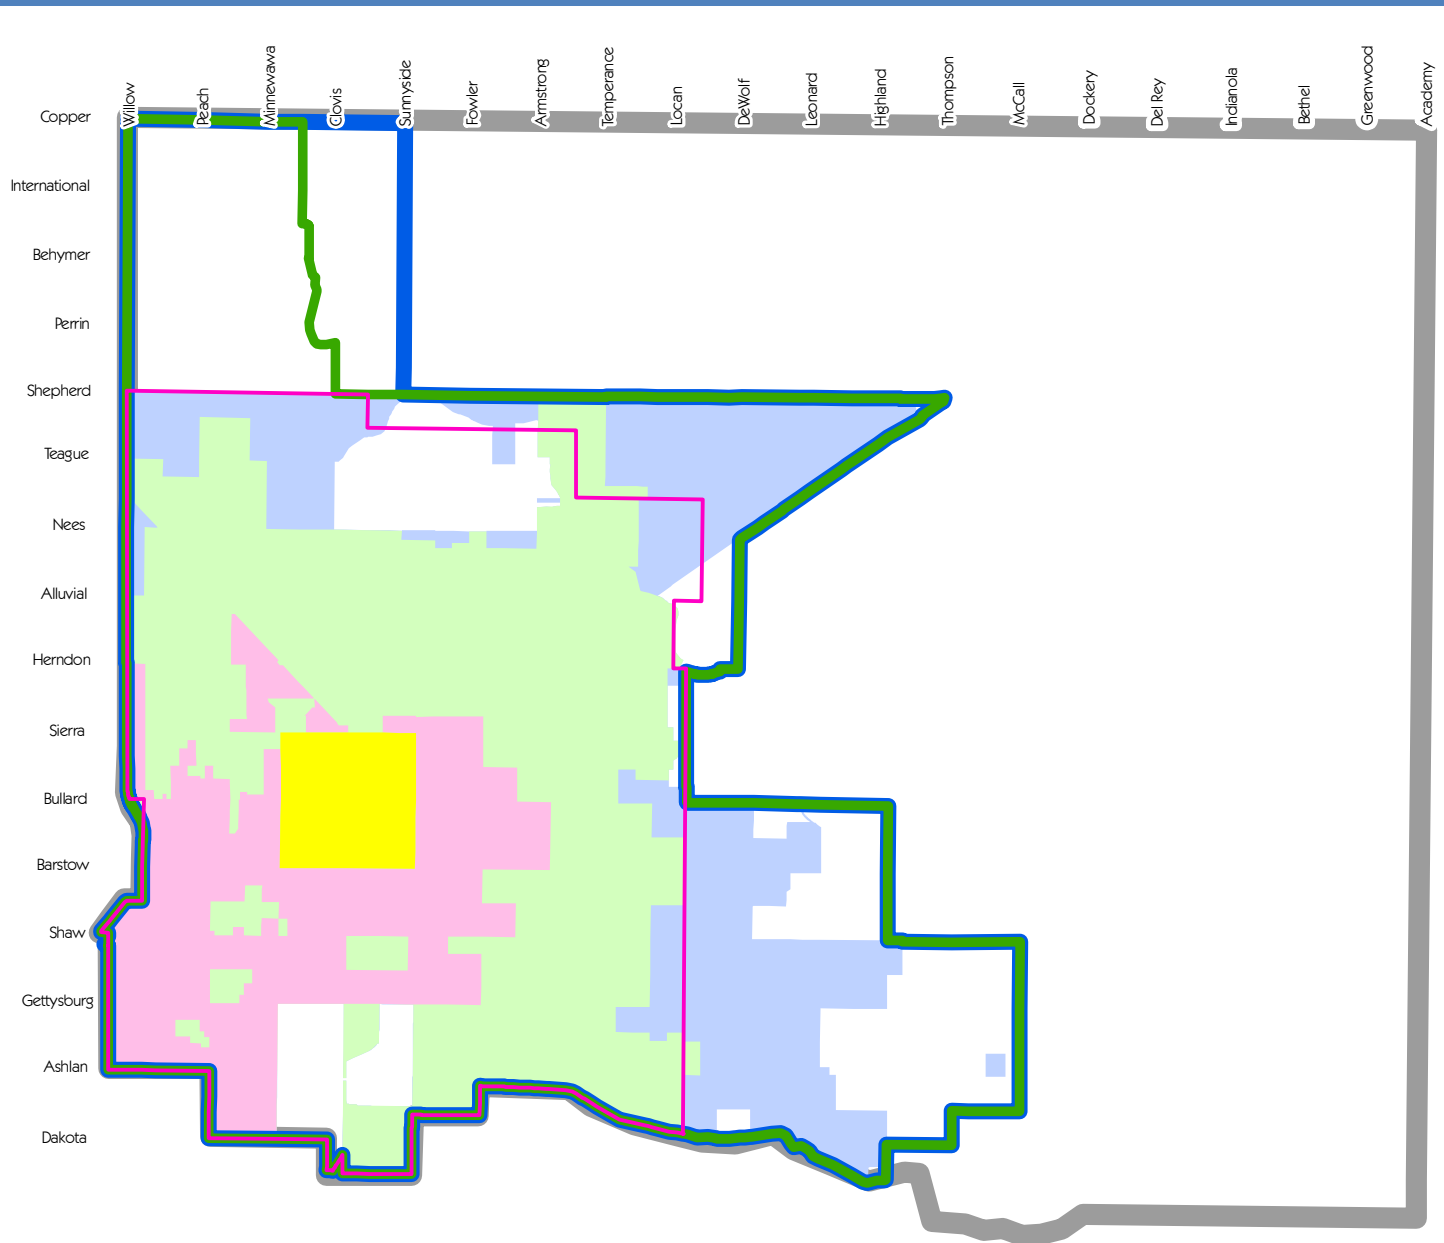

City of Clovis, California - Planning Area

Previous and Expanded Spheres of Influence

 City of Clovis Planning Area

Select Sphere of Influence (SOI) Boundaries *

* Incremental SOI changes occurred in 1983, 1992, 1997, & 2012

-  1974 SOI (21.18 Sq Mi)
First SOI Approved
-  2000 SOI (31.68 Sq Mi)
-  2015 SOI (33.04 Sq Mi)
Current SOI

City Limit Boundaries *

* Areas without color belong to Fresno County

-  1912 City Boundary (1.00 Sq Mi)
Clovis Incorporated
-  1974 City Boundary (5.21 Sq Mi)
-  2000 City Boundary (17.64 Sq Mi)
-  2015 City Boundary (24.31 Sq Mi)
Current City Boundary